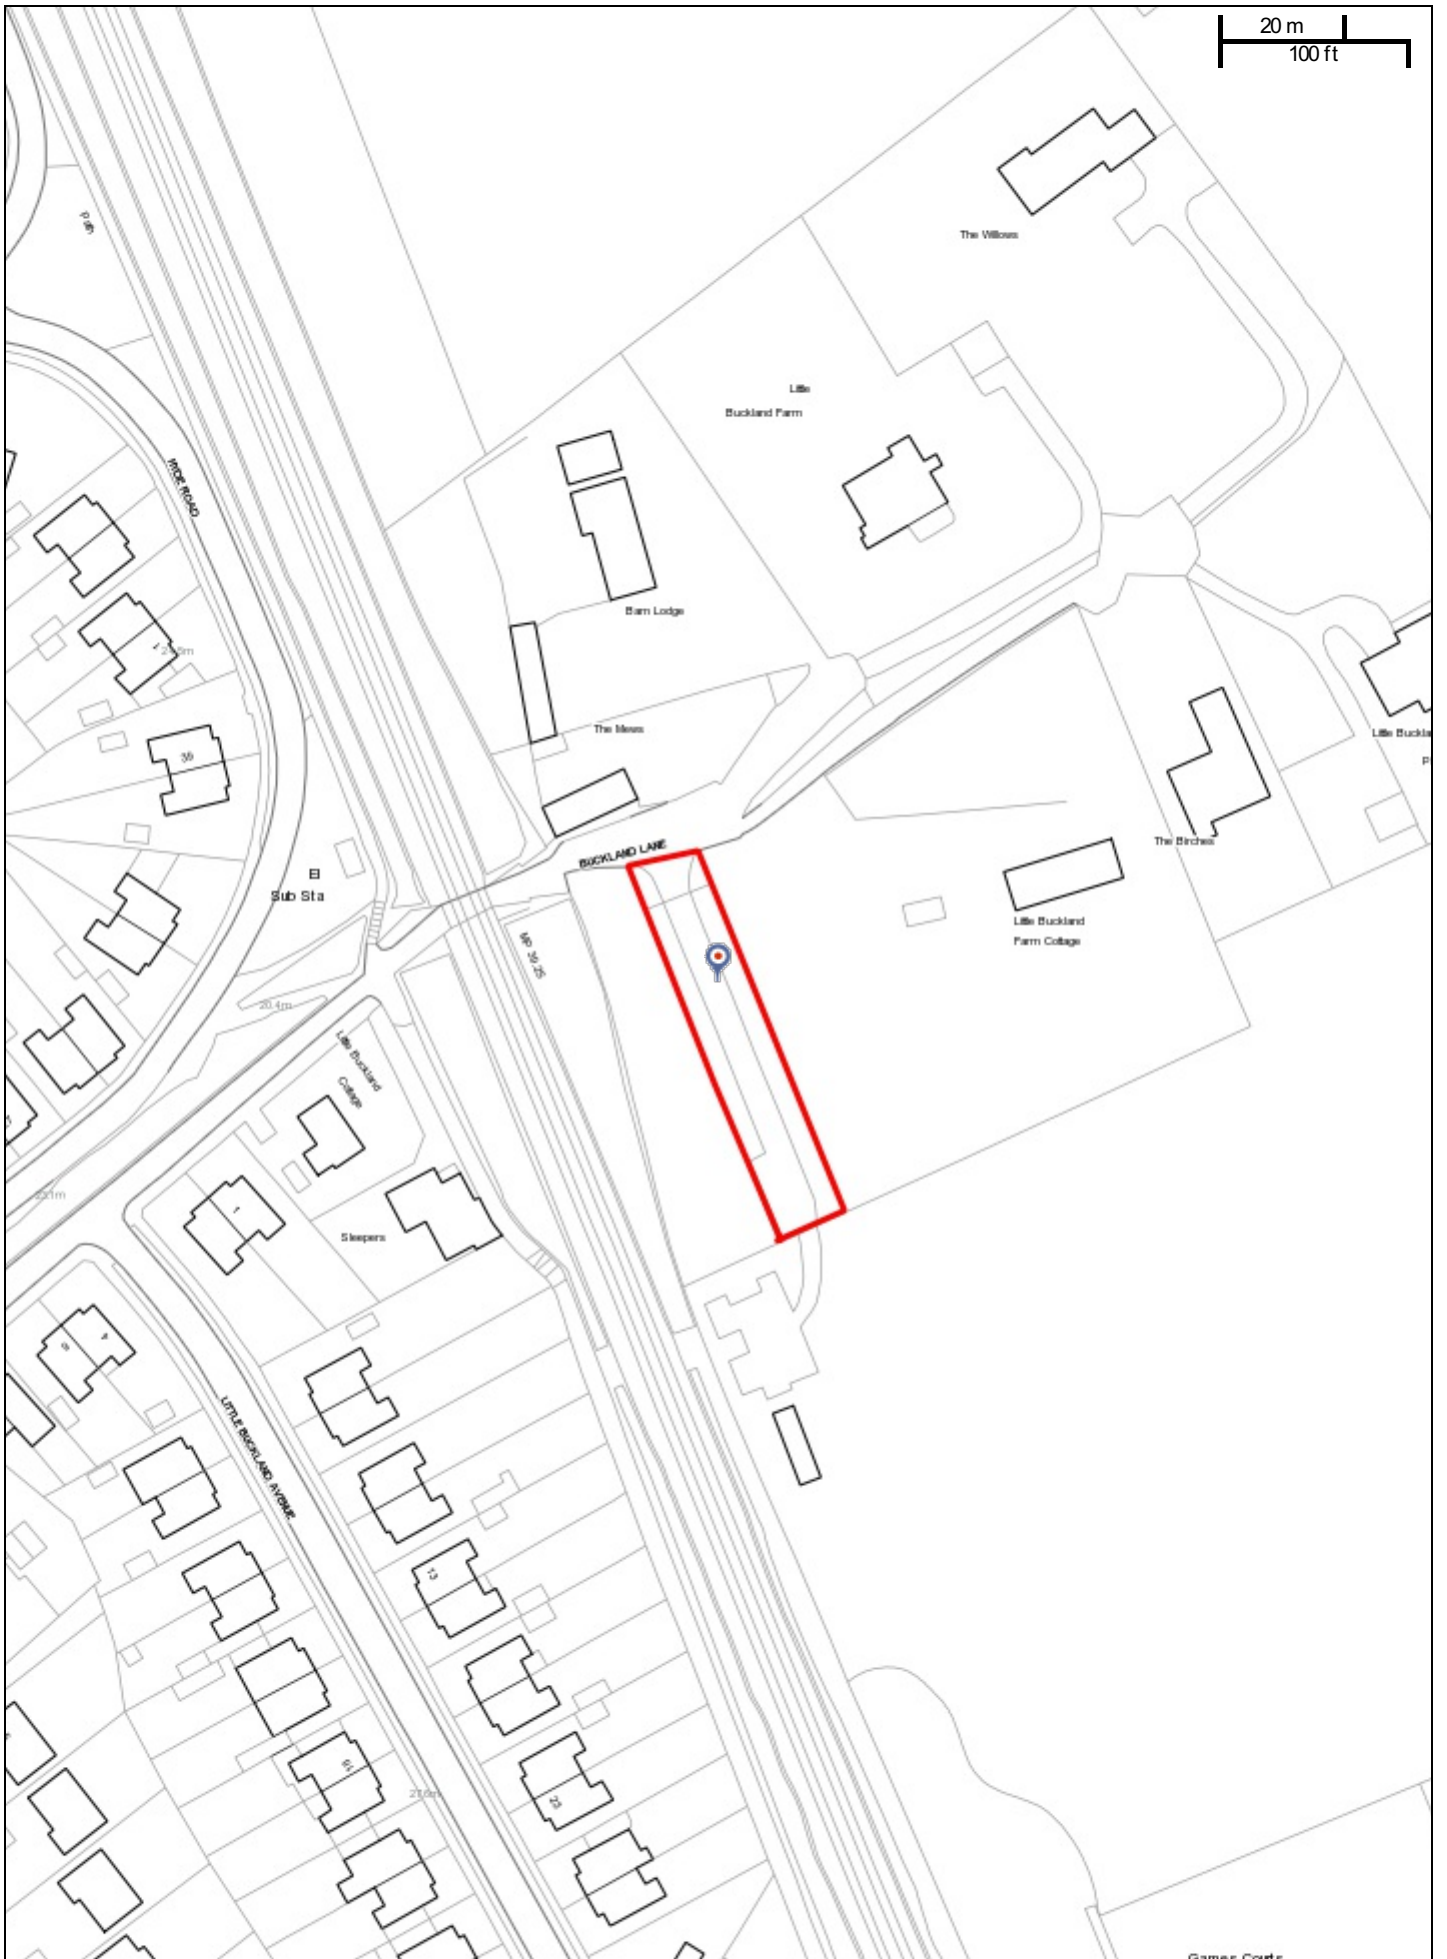

20 m
100 ft

16/508284 - Land Adjacent The Mews

Scale: 1:1250

Printed on: 23/5/2017 at 15:07 PM by ElyH

Games Courts

© Astun Technology Ltd