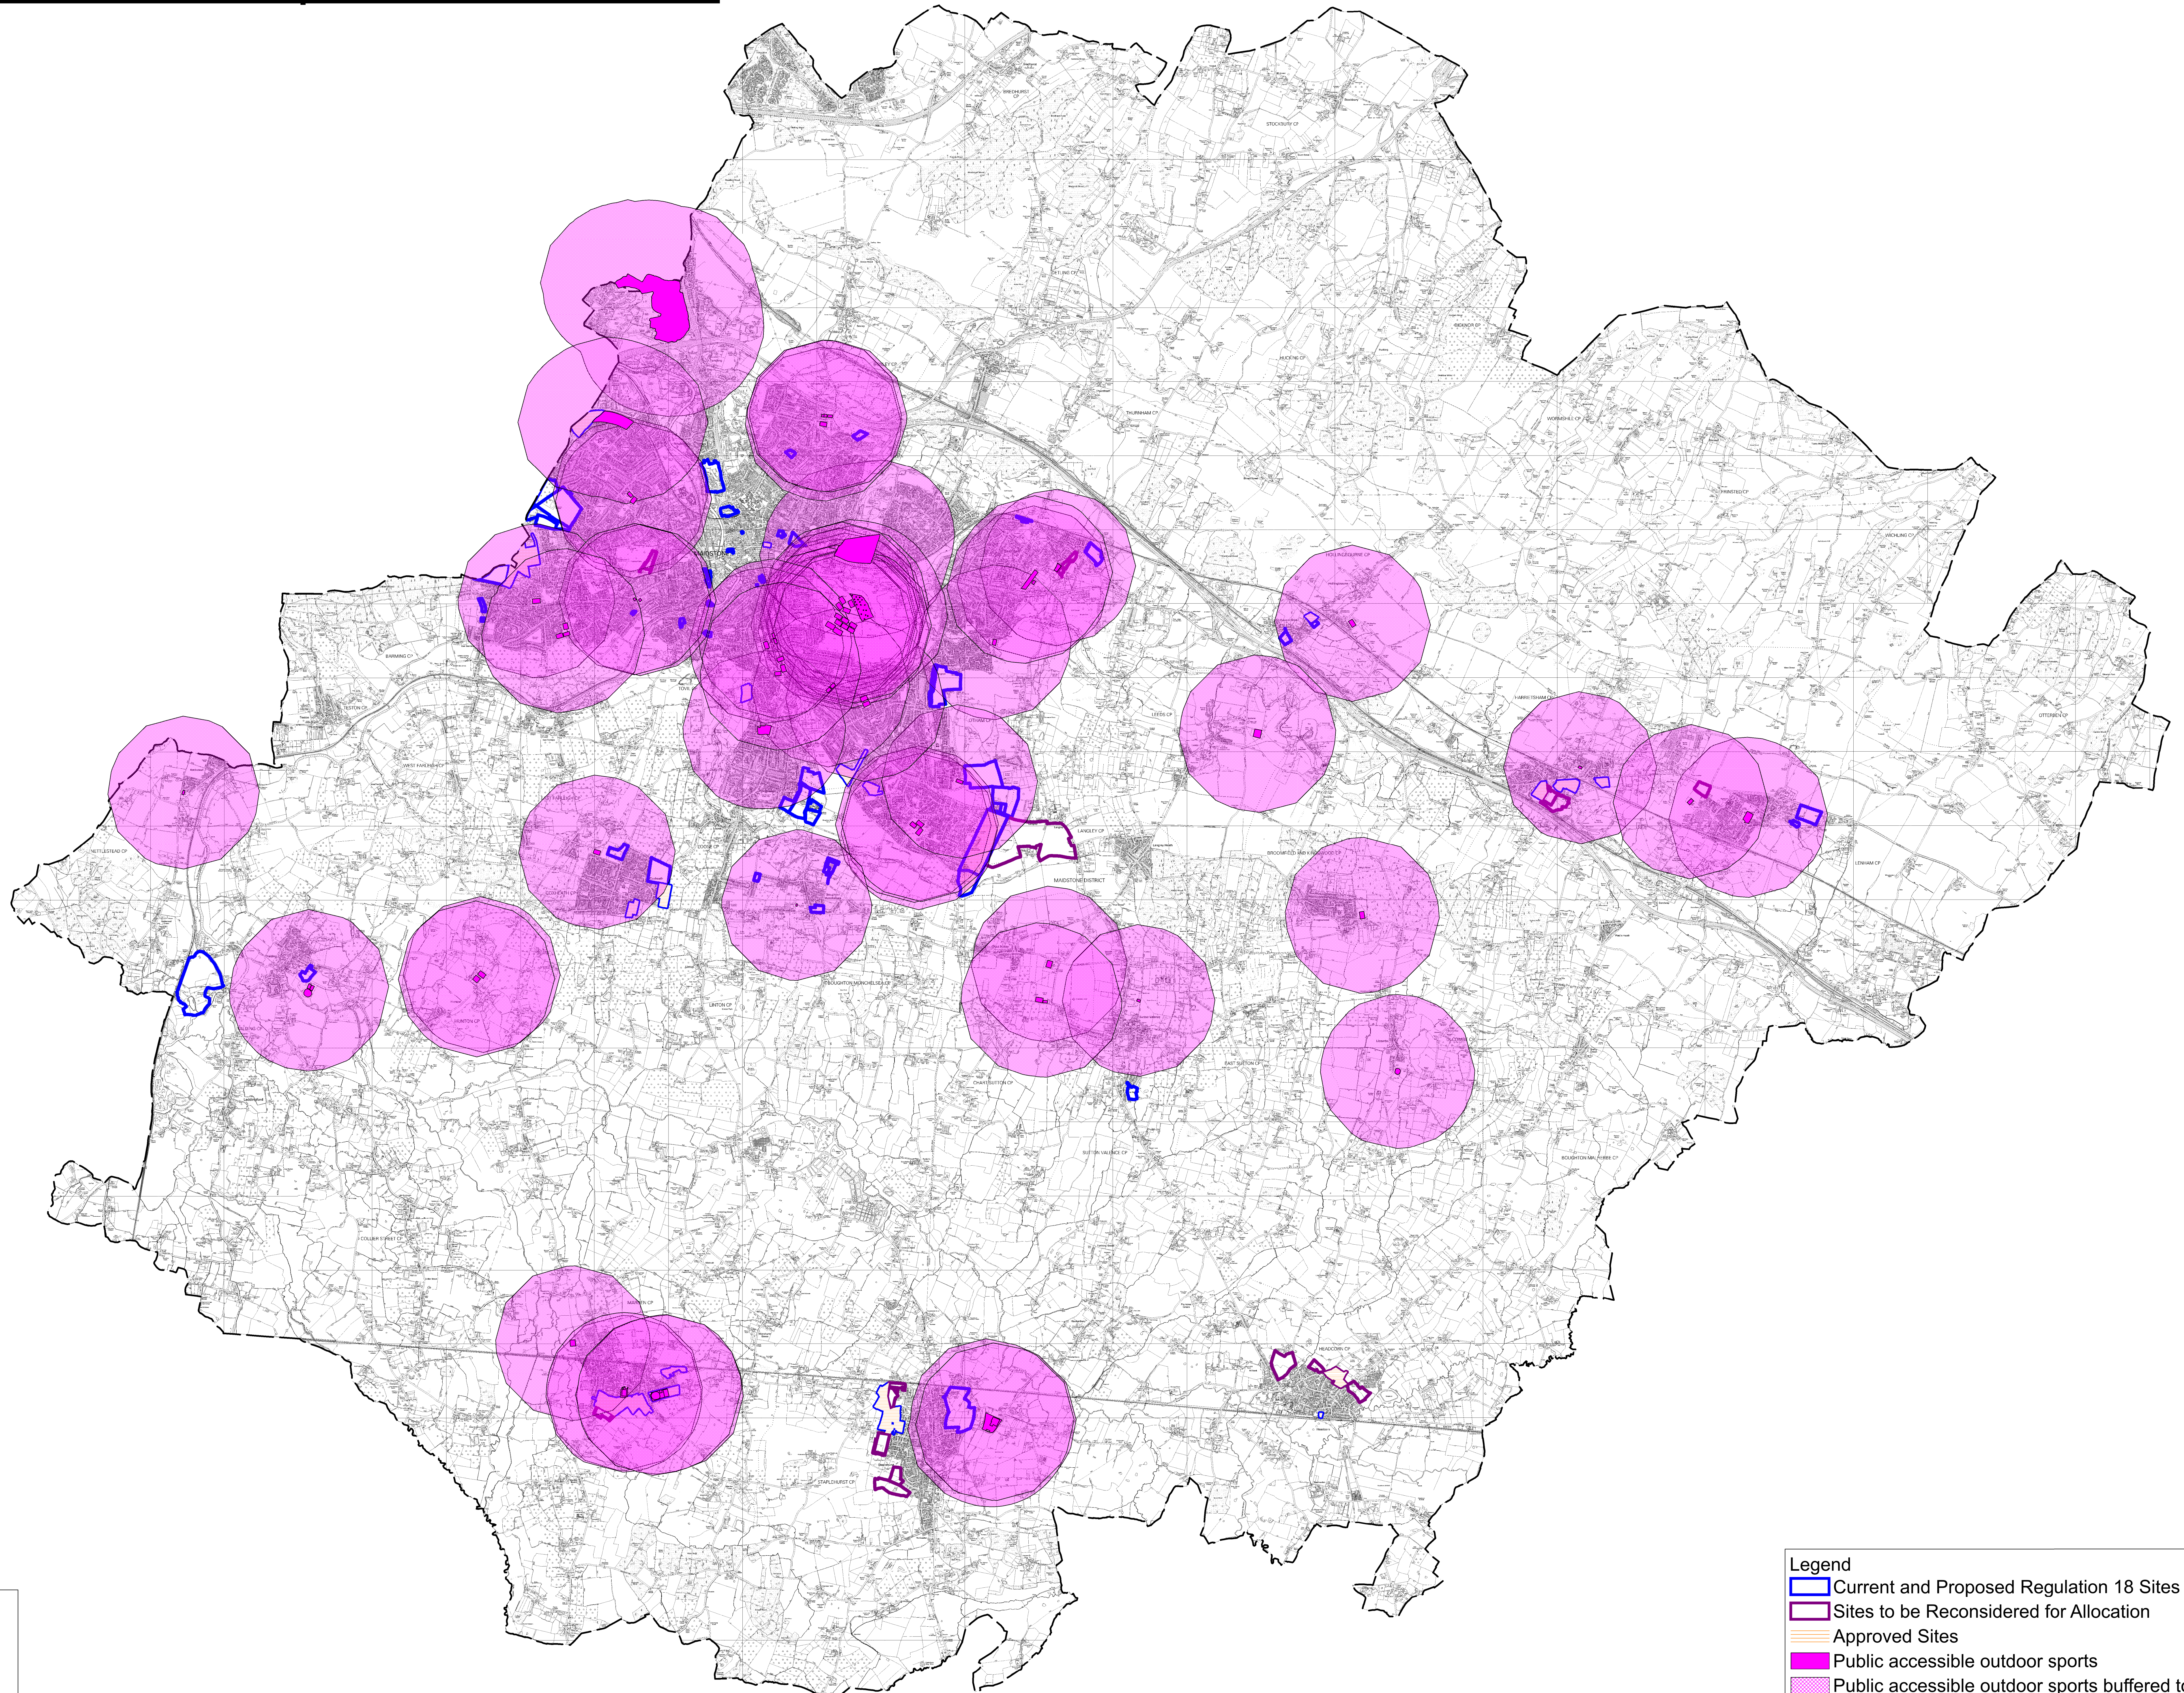

Public accessible outdoor sports buffered to 1000m

Legend

- Current and Proposed Regulation 18 Sites
- Sites to be Reconsidered for Allocation
- Approved Sites
- Public accessible outdoor sports
- Public accessible outdoor sports buffered to 1000m