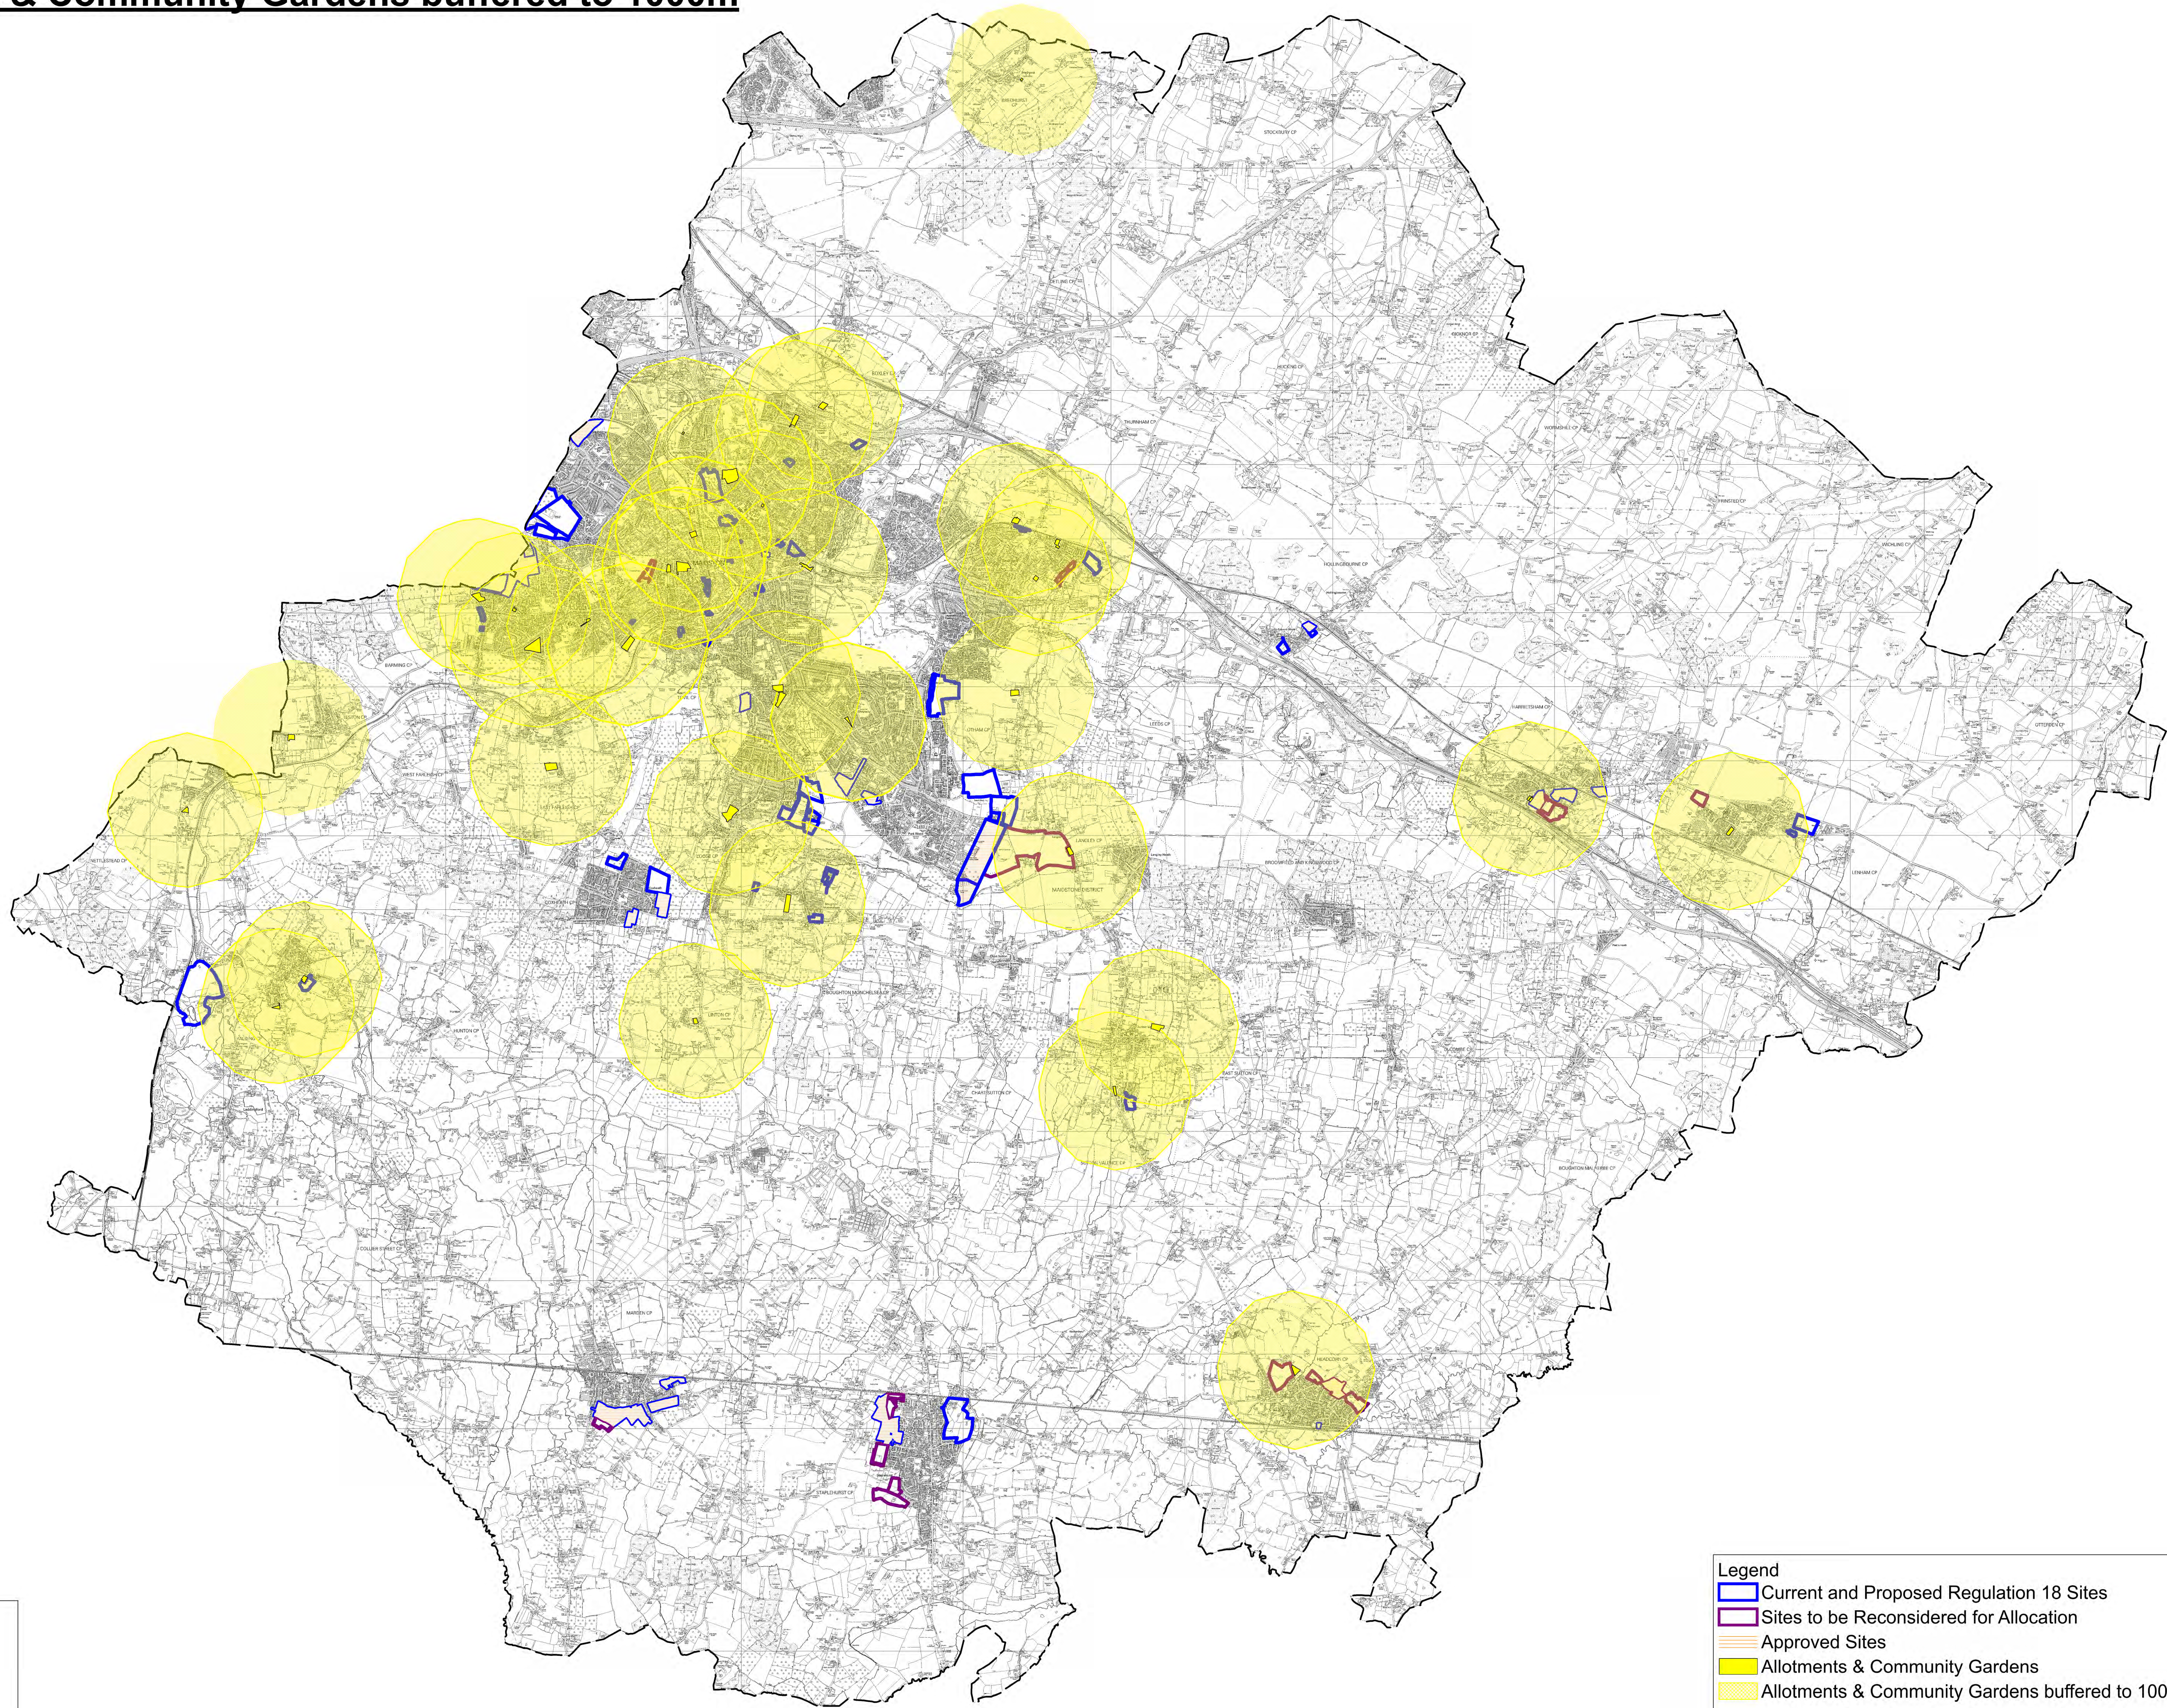

Allotments & Community Gardens buffered to 1000m

Legend

- Current and Proposed Regulation 18 Sites
- Sites to be Reconsidered for Allocation
- Approved Sites
- Allotments & Community Gardens
- Allotments & Community Gardens buffered to 1000m