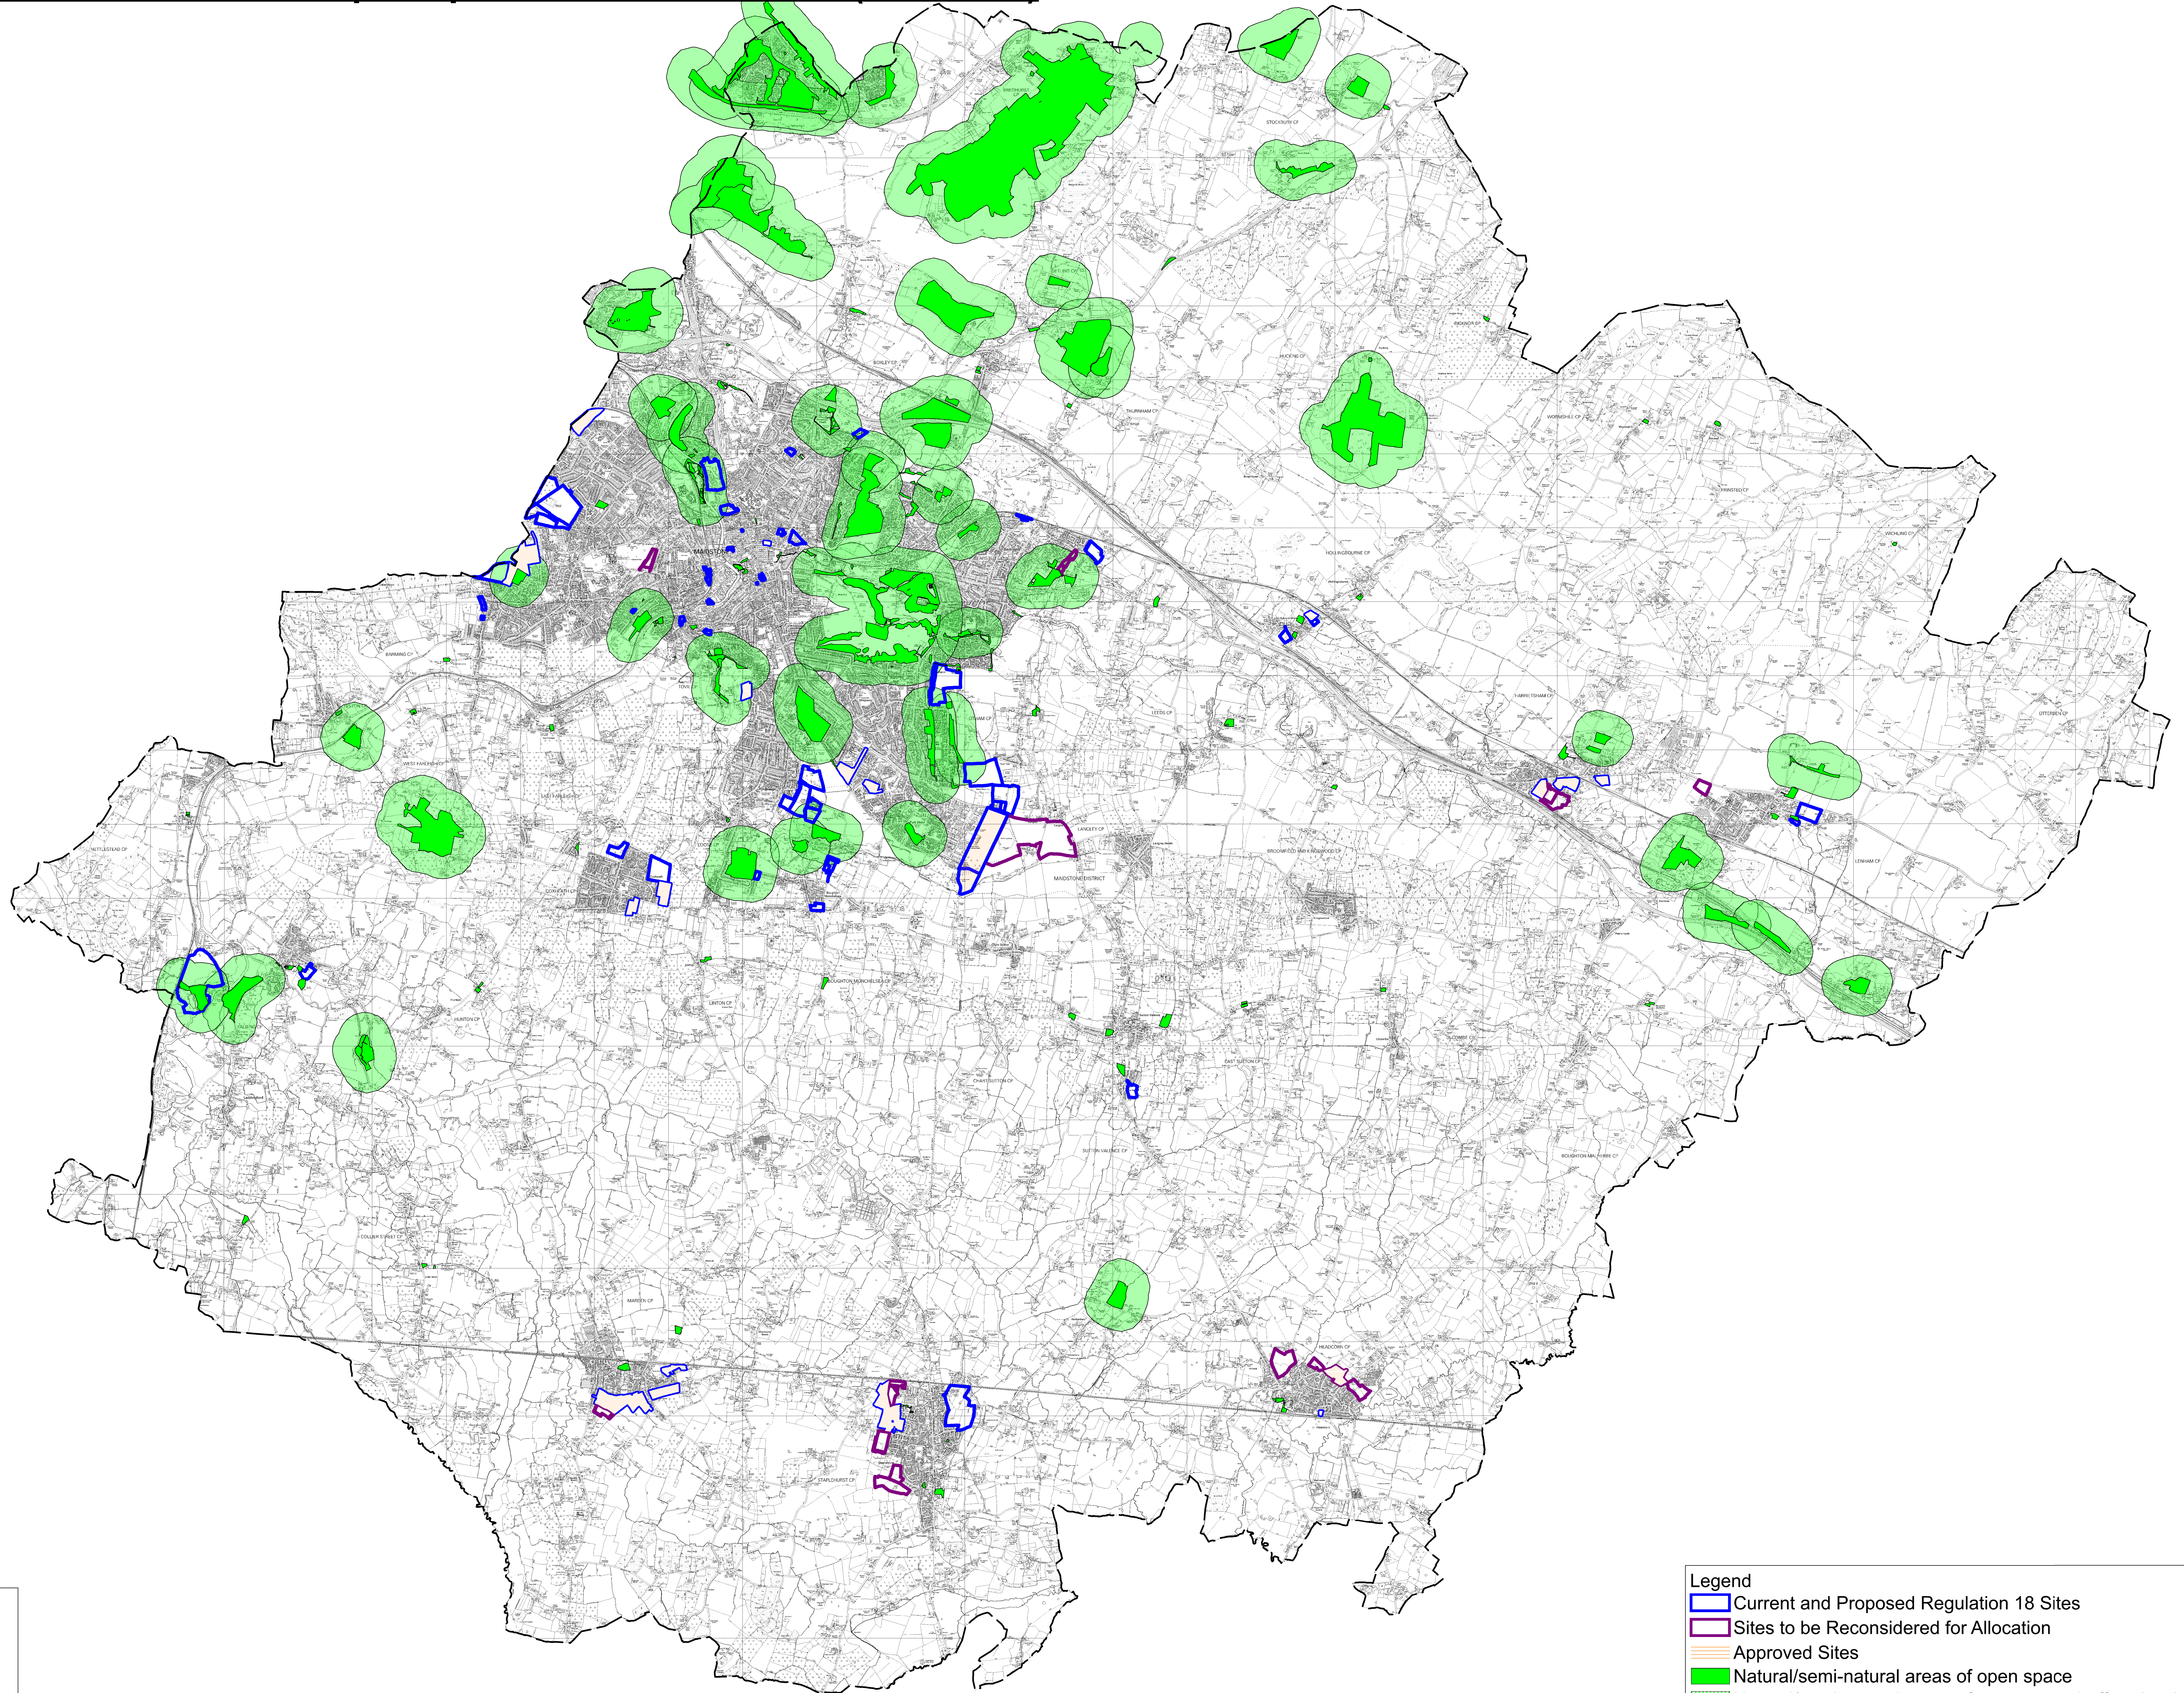

**Natural/semi-natural areas of open space buffered to 300m (2Ha sites)**

**Legend**

- Current and Proposed Regulation 18 Sites
- Sites to be Reconsidered for Allocation
- Approved Sites
- Natural/semi-natural areas of open space
- Natural/semi-natural areas of open space buffered to 300m (2Ha site)