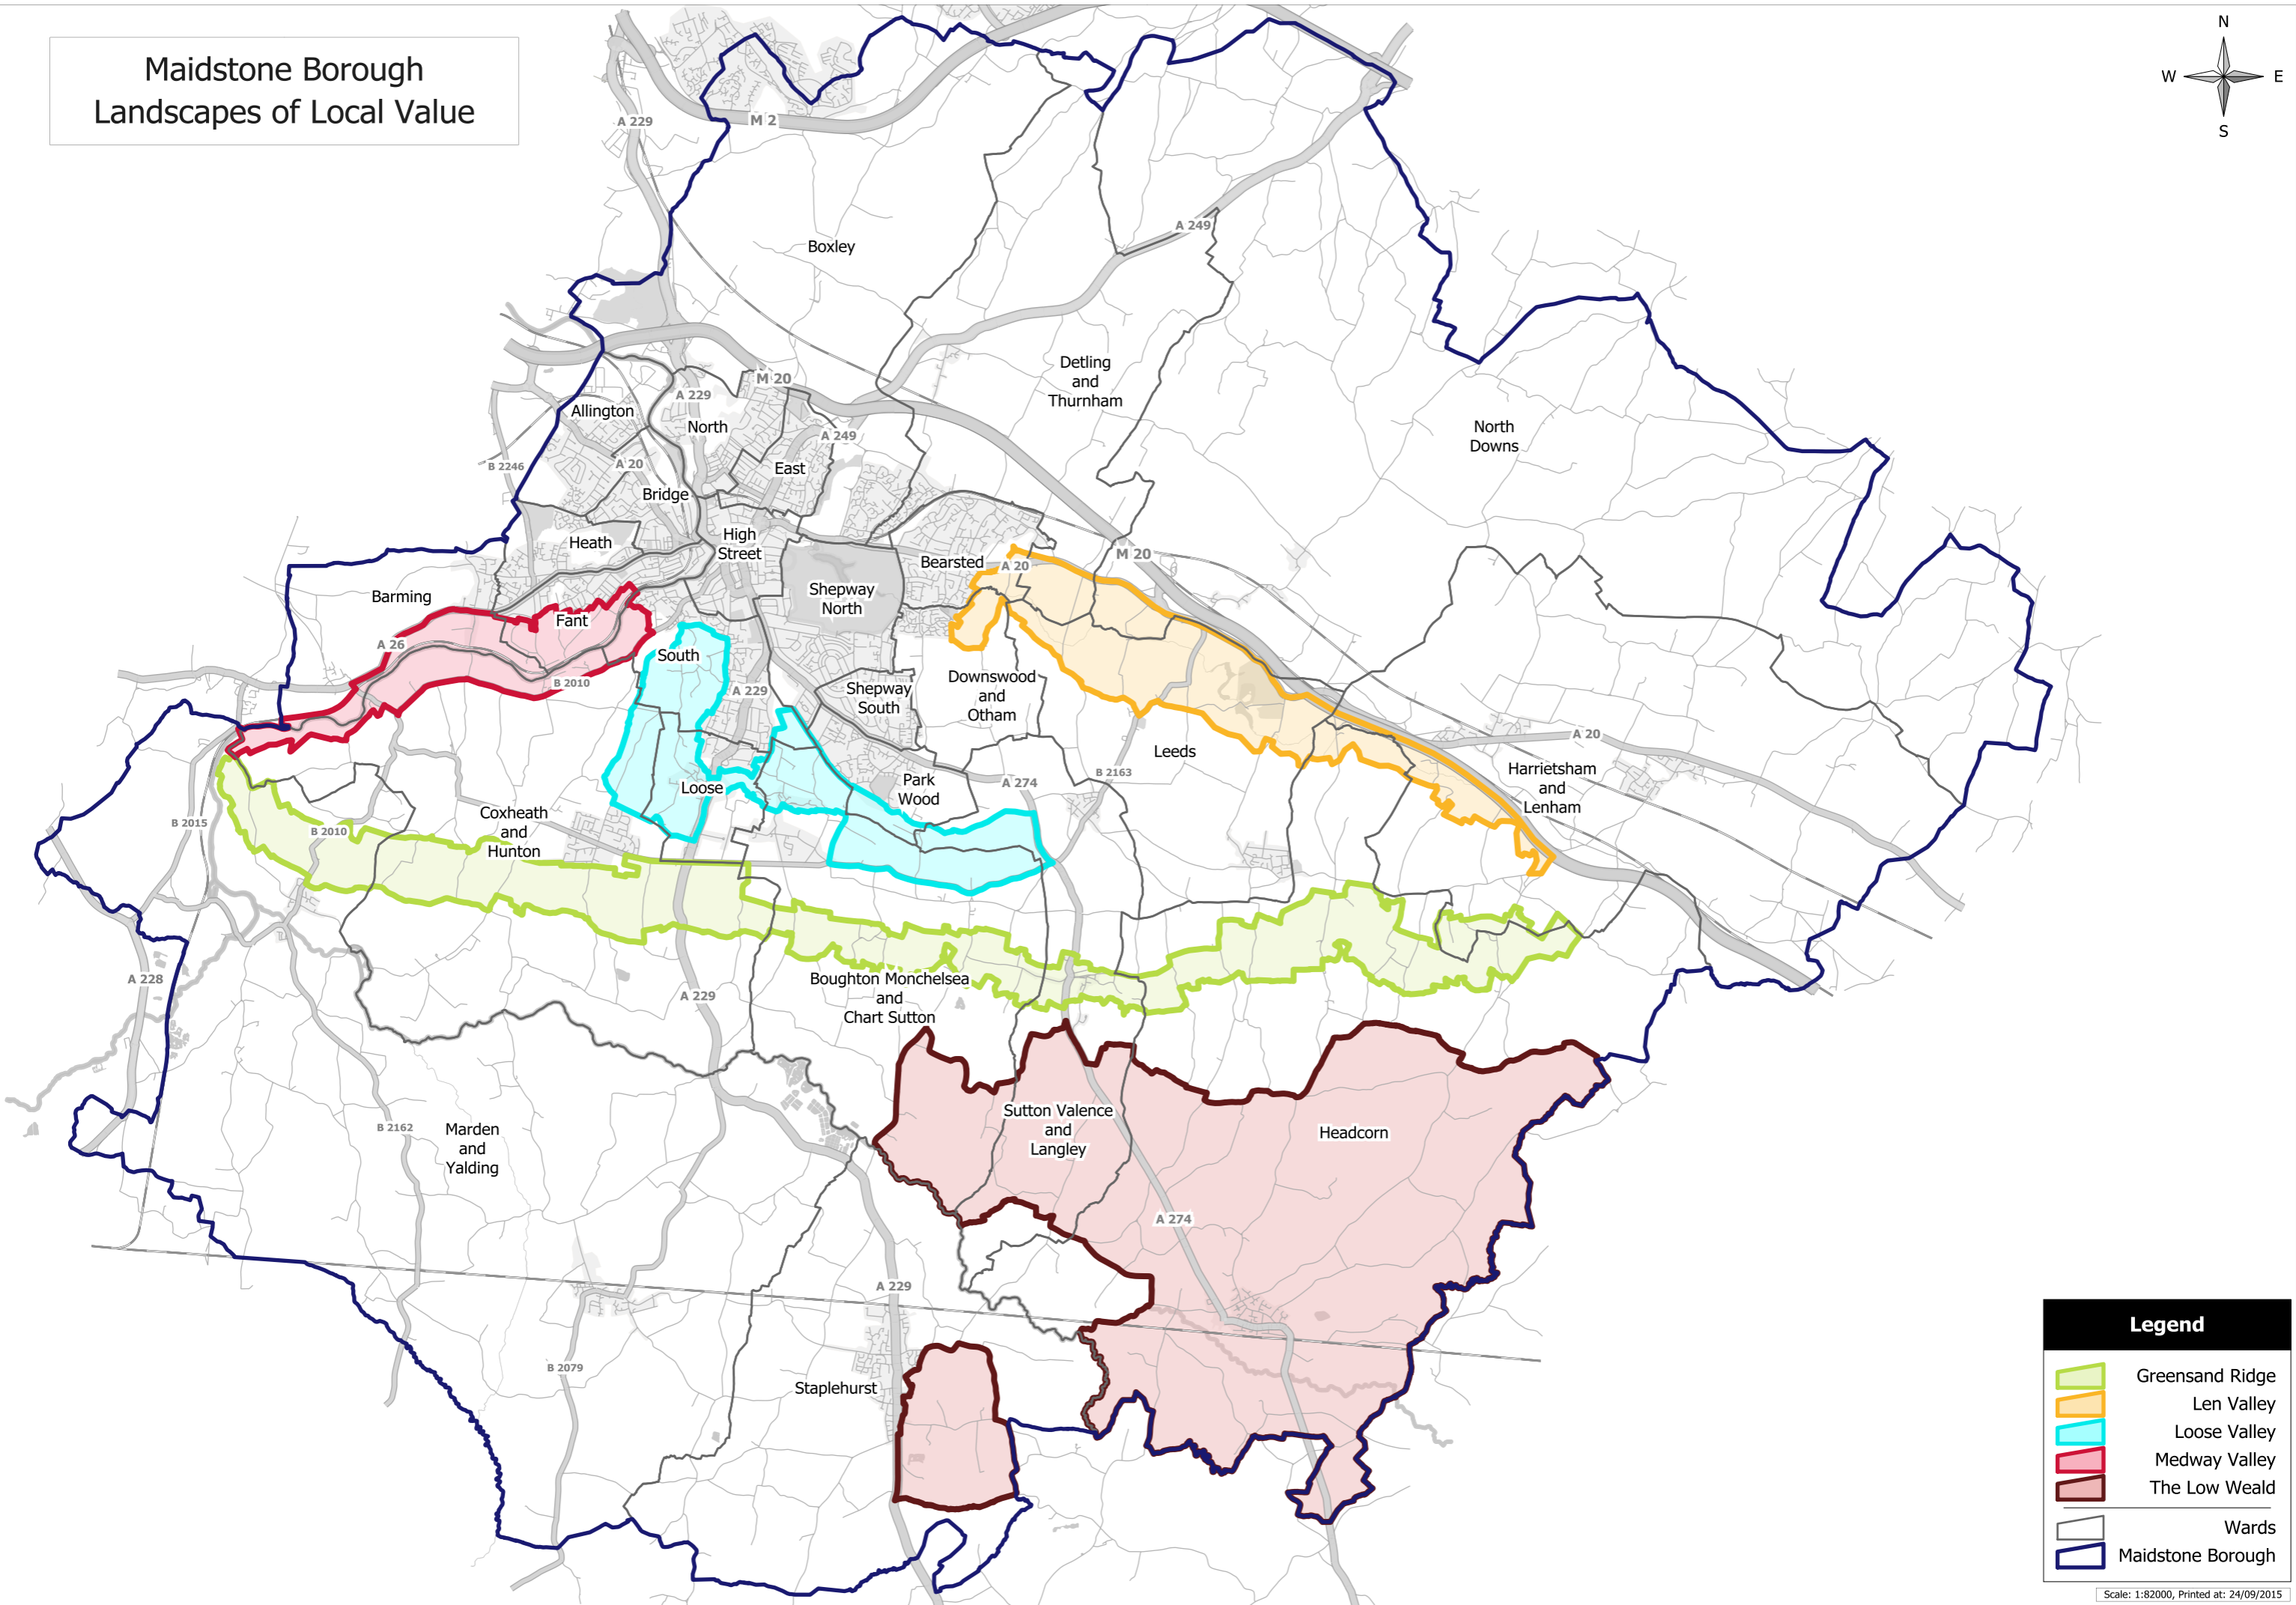

Maidstone Borough Landscapes of Local Value

Legend

- Greensand Ridge
- Len Valley
- Loose Valley
- Medway Valley
- The Low Weald
- Wards
- Maidstone Borough