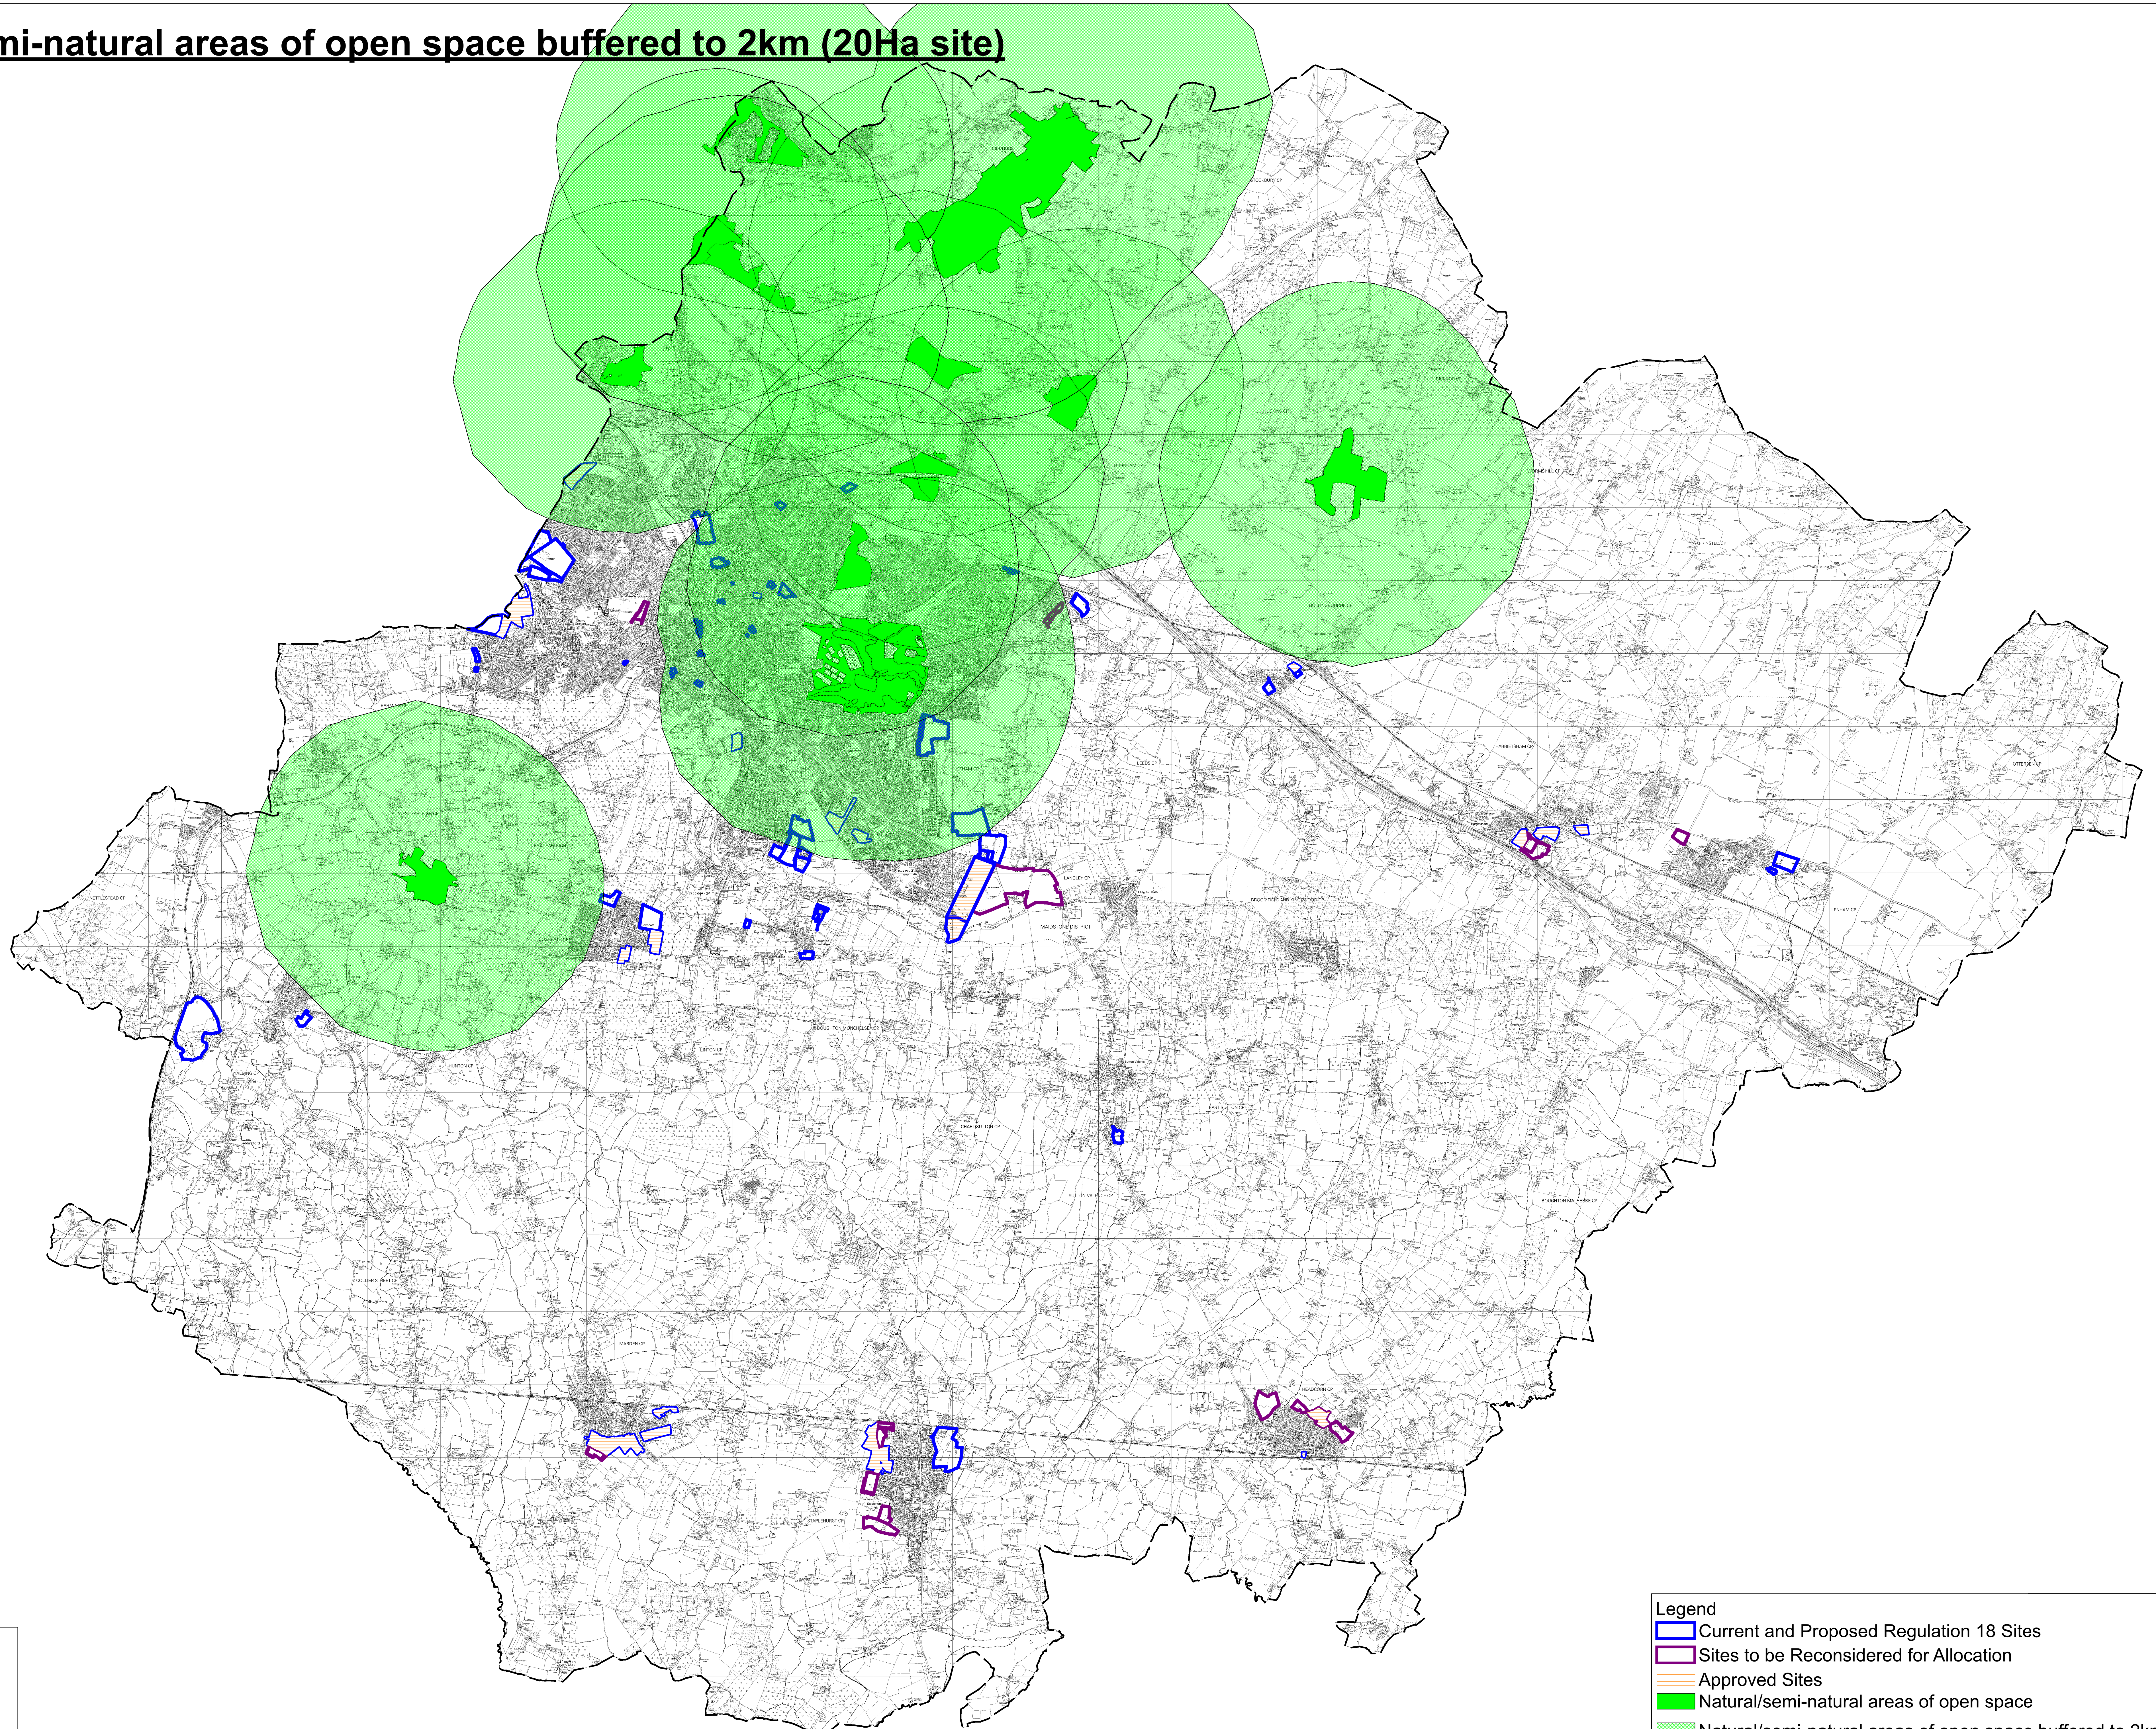

Natural/semi-natural areas of open space buffered to 2km (20Ha site)

Legend

- Current and Proposed Regulation 18 Sites
- Sites to be Reconsidered for Allocation
- Approved Sites
- Natural/semi-natural areas of open space
- Natural/semi-natural areas of open space buffered to 2km (20Ha site)