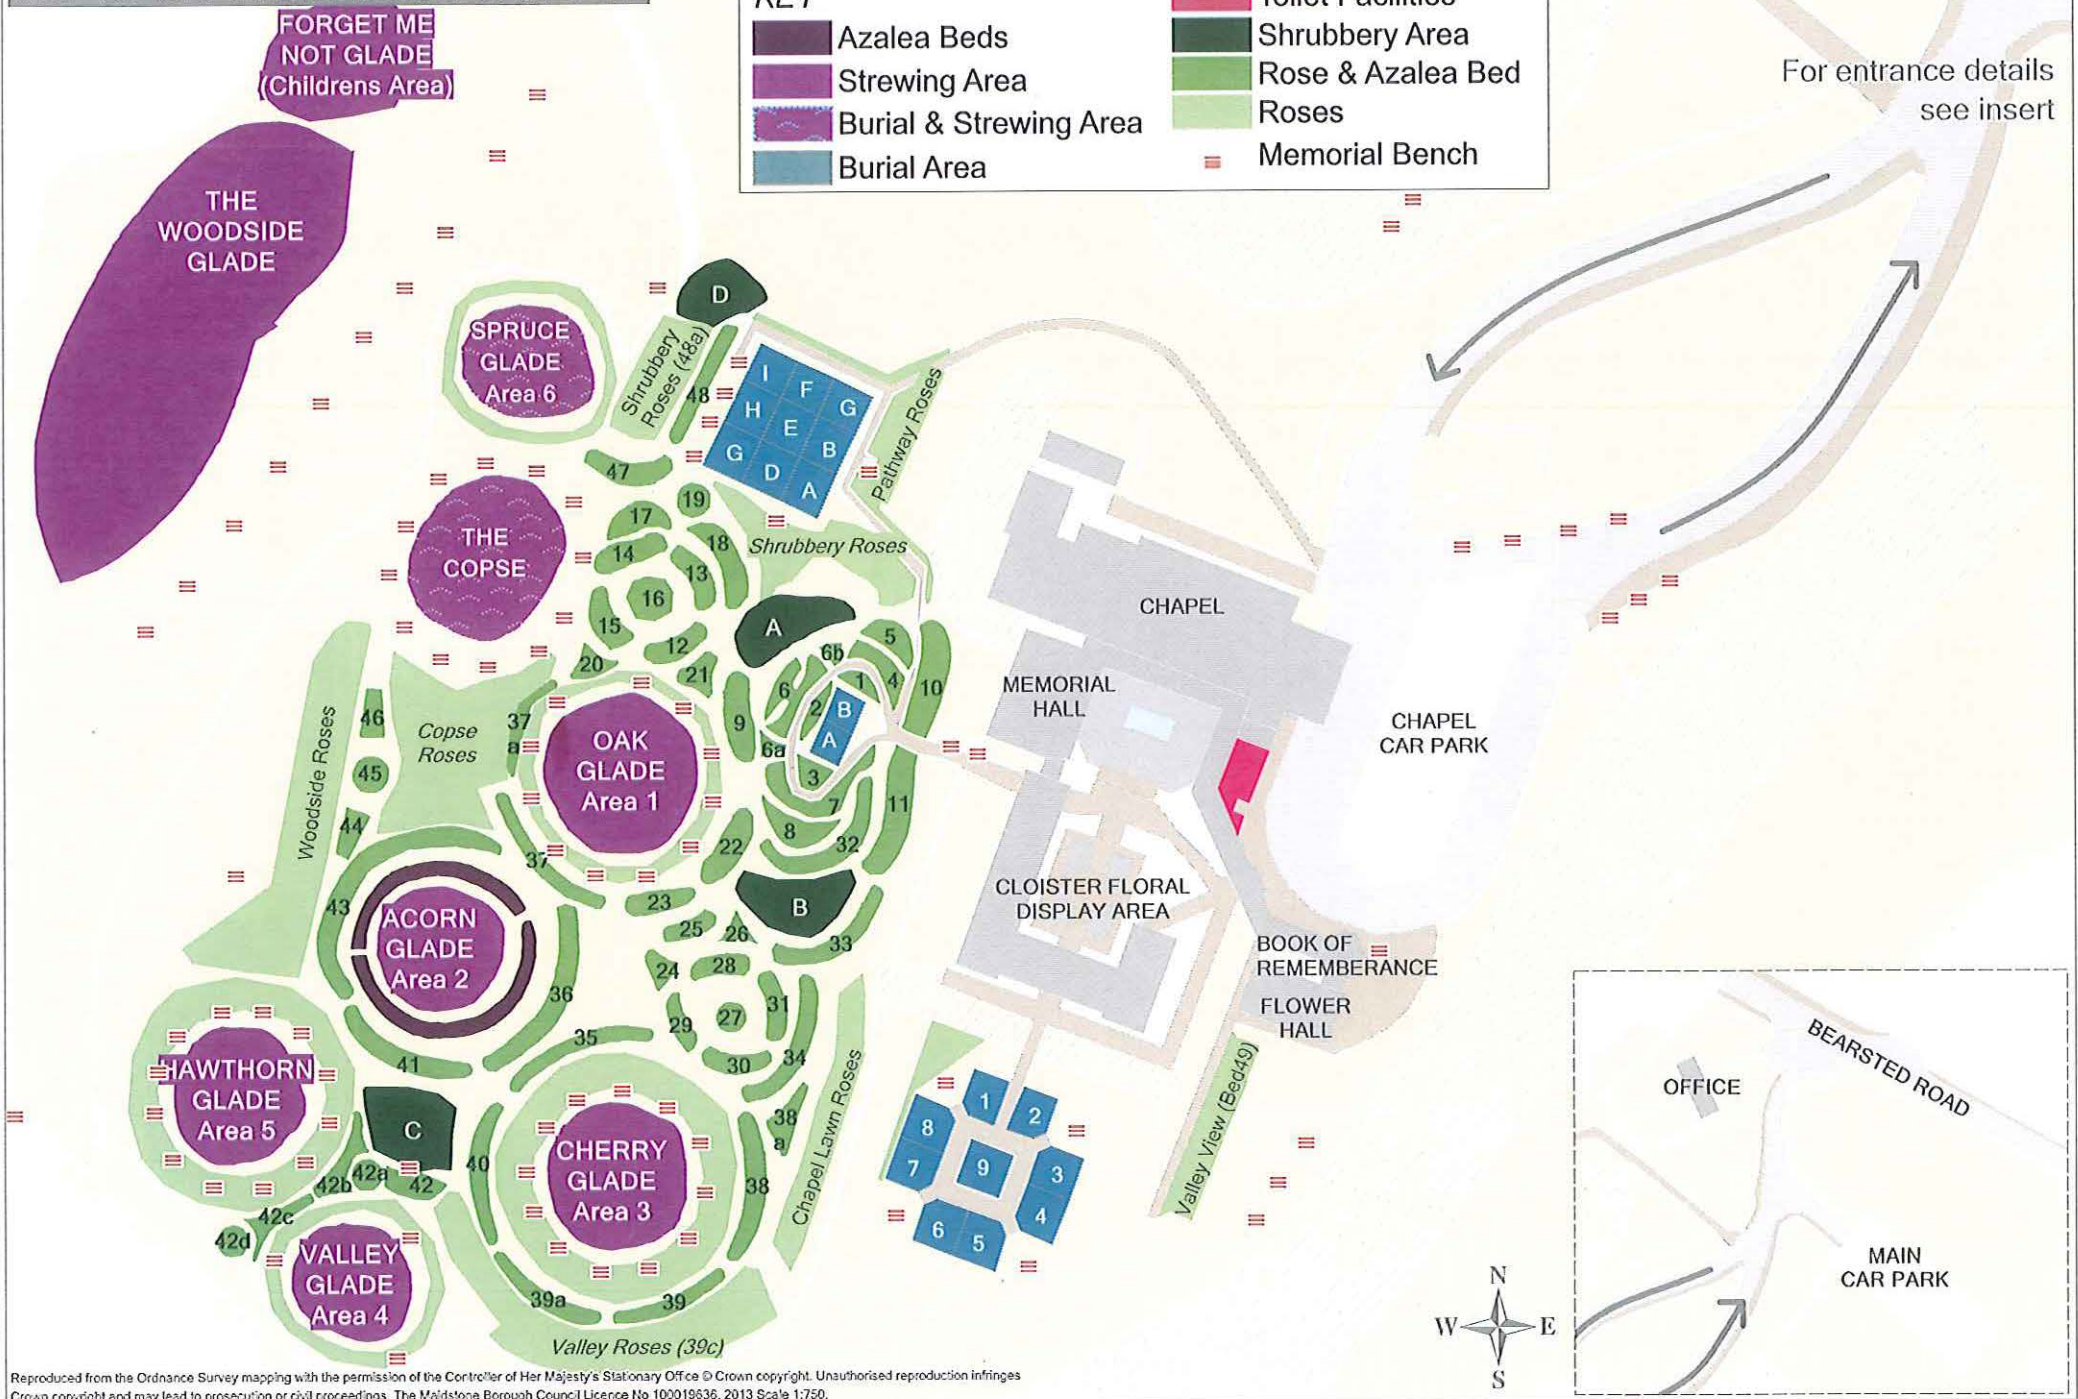

MAP OF CREMATORIUM & GARDENS

KEY

	Azalea Beds		Toilet Facilities
	Strewing Area		Shrubbery Area
	Burial & Strewing Area		Rose & Azalea Bed
	Burial Area		Roses
			Memorial Bench

For entrance details see insert

Reproduced from the Ordnance Survey mapping with the permission of the Controller of Her Majesty's Stationary Office © Crown copyright. Unauthorised reproduction infringes Crown copyright and may lead to prosecution or civil proceedings. The Maidstone Borough Council Licence No 100019636, 2013 Scale 1:750.