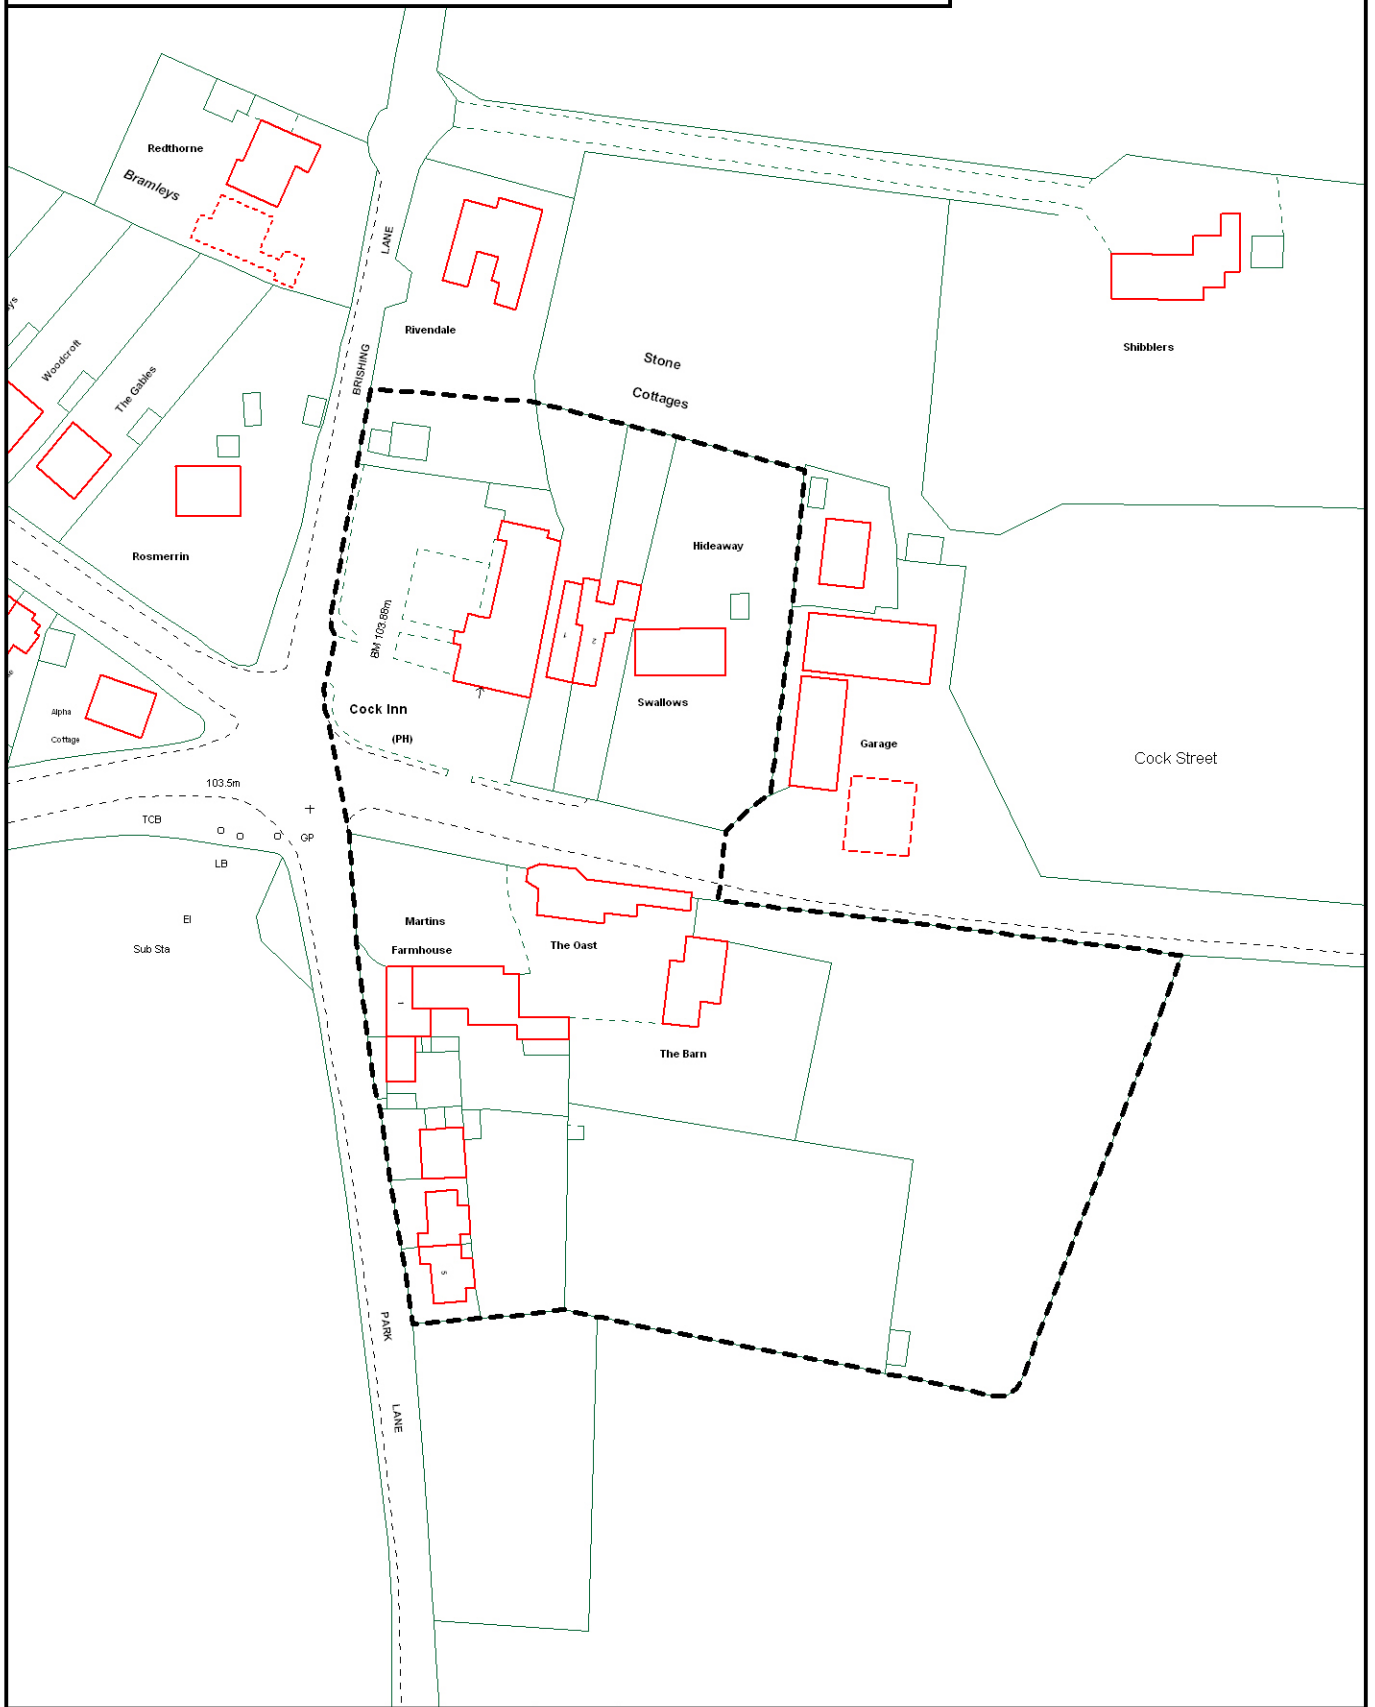

BOUGHTON MONCHELSEA, COCK STREET CONSERVATION AREA

Reproduced from the Ordnance Survey mapping with the permission of the Controller of Her Majesty's Stationery Office © Crown copyright. Unauthorised reproduction infringes Crown copyright and may lead to prosecution or civil proceedings. The Maidstone Borough Council Licence No. 100019636, 2006. Scale 1:1250