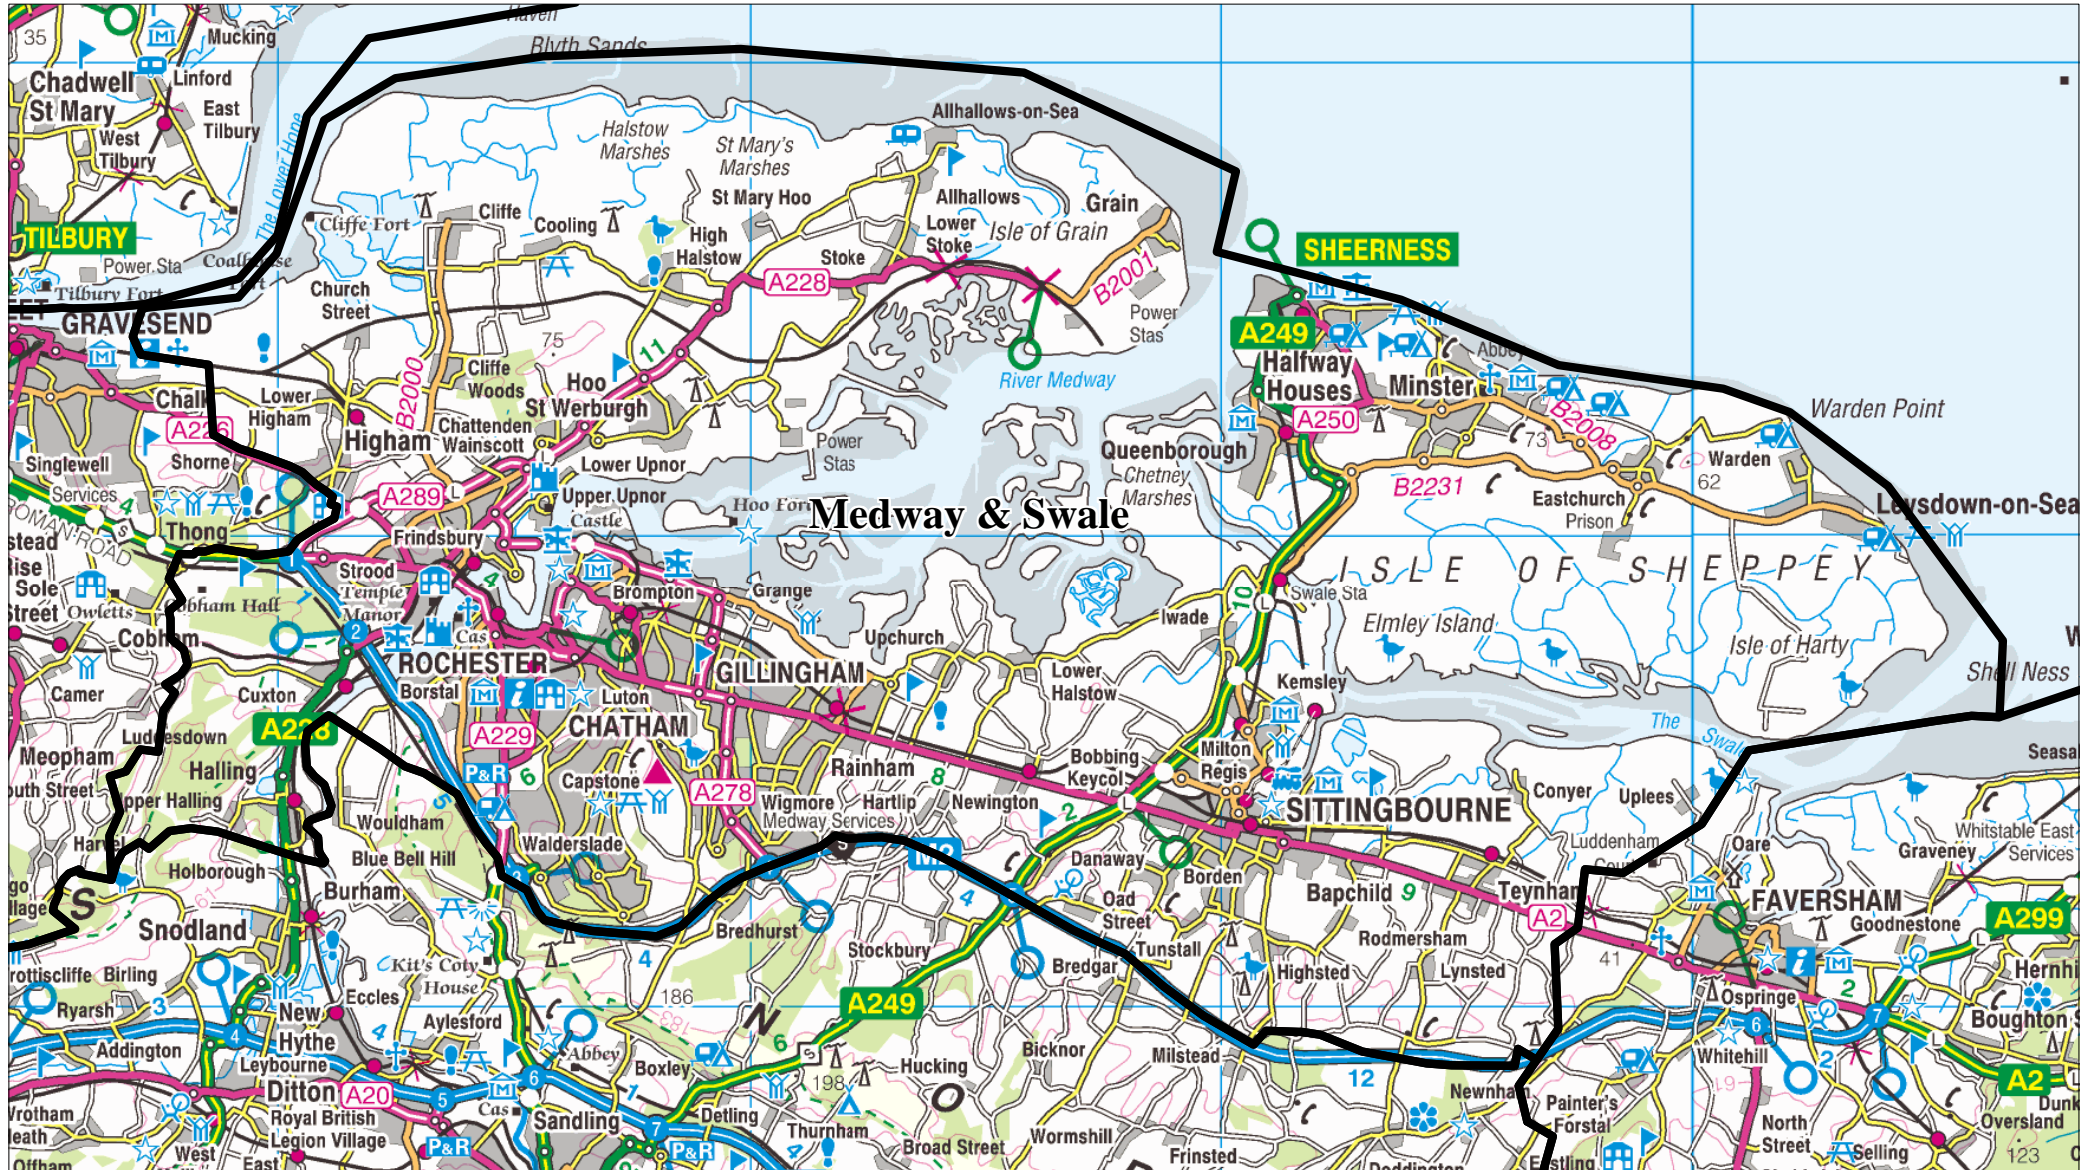

Medway & Swale

This map is reproduced from Ordnance Survey material with the permission of Ordnance Survey on behalf of the Controller of Her Majesty's Stationery Office © Crown copyright. Unauthorised reproduction infringes Crown copyright and may lead to prosecution or civil proceedings. Copyright (c) The Rent Service (100037248) 2007.