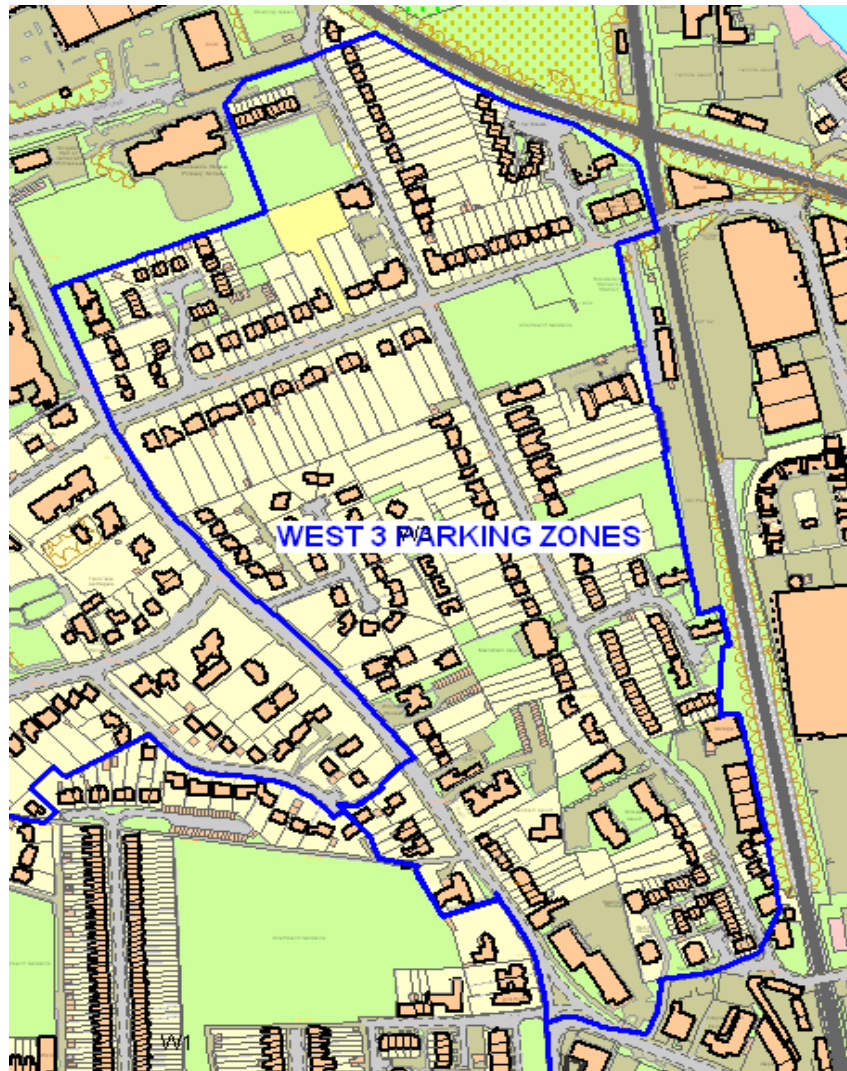

Resident's Parking Zone – West 3

Roads Included within zone West 3 (ONLY properties in the Roads listed below and within the boundary markings as shown on the map)

All roads have the following non-permit holder restrictions Monday to Saturday 08.00am – 6.30pm:

2 Hours (no return within 2 hours) except for please note+*

- Buckland Hill
- Buckland Place
- Buckland Road
- Cobham Close
- Doddington Court
- London Road+
- Lesley Place
- Goudhurst Close
- Kingsdown Close
- St Anne's Court