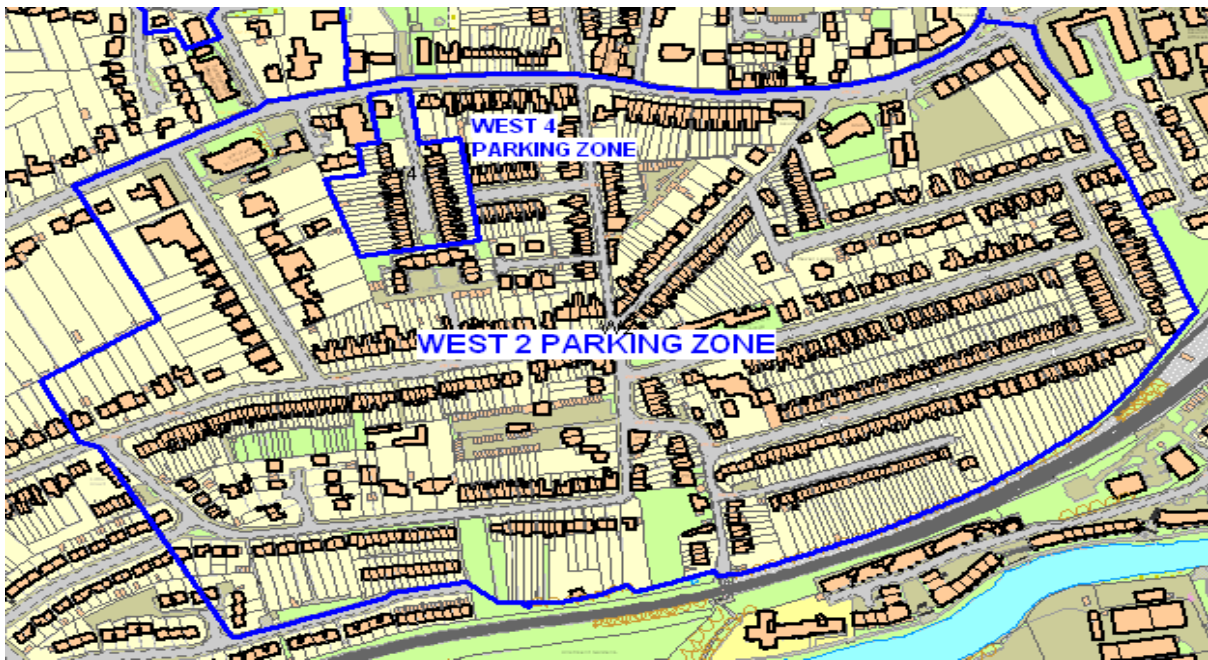

Resident's Parking Zone – West 2 & 4

Roads Included within zone West 2 (ONLY properties in the Roads listed below and within the boundary markings as shown on the map)

All roads have the following non-permit holder restrictions Monday to Saturday 08.00am – 6.30pm: 2 Hours (no return within 2 hours) please note+

- | | |
|-------------------------------|---|
| • Bower Lane | • St Michaels Road |
| • Bower Place | • Tonbridge Road |
| • Bower Terrace+ | • Westree Road+ |
| <i>No bays in this street</i> | <i>No bays in this street</i> |
| • Charles Street | • Hever Gardens+ |
| • Douglas Road | <i>No bays in this street</i> |
| • Evelyn Road | • Orchard Place+ |
| • Florence Road | <i>No bays in this street</i> |
| • Lower Fant Road | <u>West 4</u> |
| • Upper Fant Road | • St George's Square* |
| • Mansfield Walk | <i>2 Hours (no return within 2 hours)
Monday to Saturday 08.00am – 9.00pm</i> |
| • Newton Close | |
| • Prospect Place | • Oakwood Road |
| • Poppy Close | (only even no.'s 2 – 44) |
| • Reginald Road | |