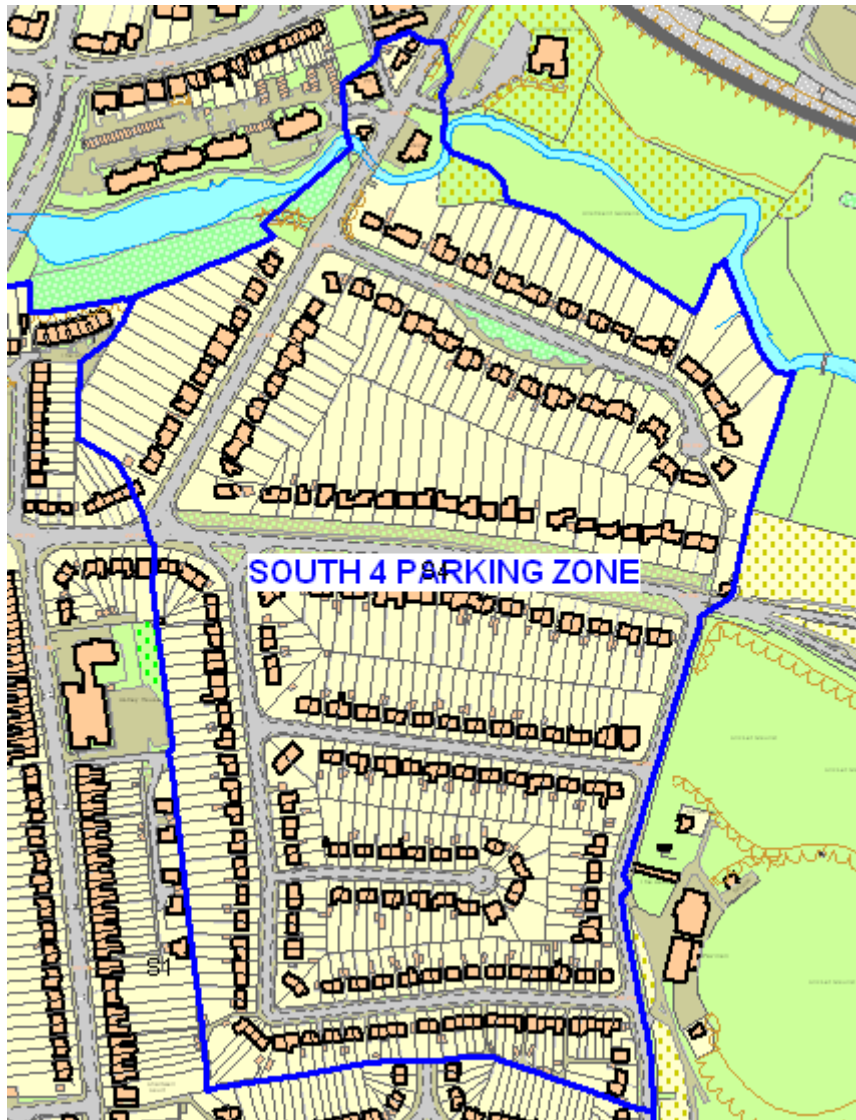

# Resident's Parking Zone – South 4

**Roads Included within zone South 4 (ONLY properties in the Roads listed below and within the boundary markings as shown on the map)**

All roads have the following non-permit holder restrictions Monday to Saturday 08.00am – 6.30pm:

*2 Hours (no return within 2 hours) please note+*

- Birch Tree Way
  - Blythe Road
  - Elm Grove
  - Greenside
  - Meadow Walk
  - Square Hill Road
  - Mote Avenue+
  - Willow Way+
  - Mote Road
- No bays in this street*  
*No bays in this street*  
**(only number 101)**