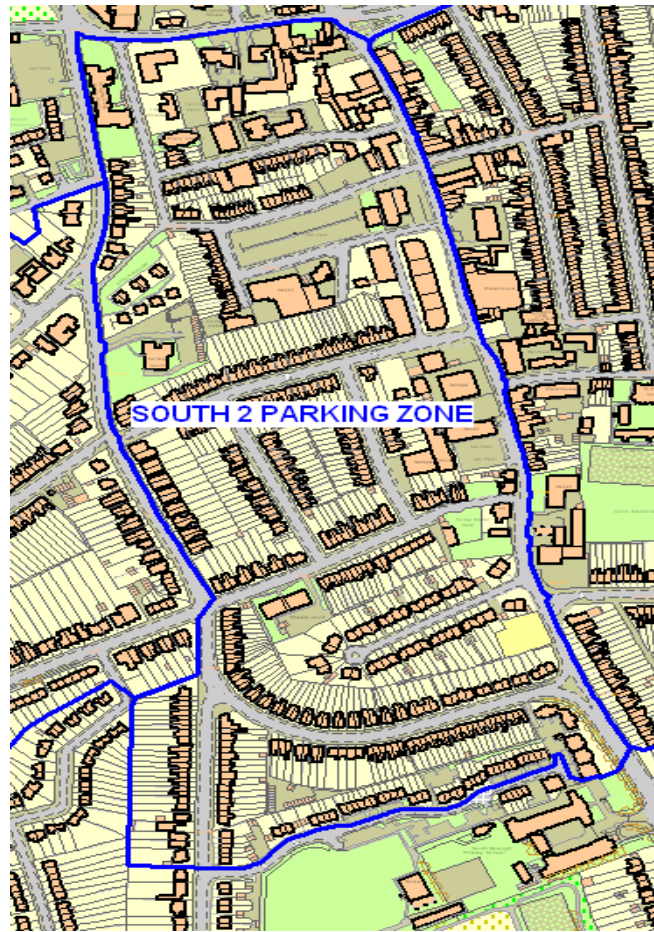

Resident's Parking Zone – South 2

Roads Included within zone South 2 (ONLY properties in the Roads listed below and within the boundary markings as shown on the map)

All roads have the following non-permit holder restrictions Monday to Saturday 08:00am – 6:30pm:

1 Hour (no return within 2 hours) except for* please note+

S2 residents displaying valid residents permits only may park in Brunswick Street car park Monday to Sunday 18:30pm – 08:00am without payment.

- | | | |
|--|-------------------------------|---|
| • Brunswick Street | • Loose Road+ | • Old Tovil Road |
| • Campbell Road | <i>No bays in this street</i> | • Orchard Street |
| • College Road* | • Lower Stone Street+ | • Postley Road* |
| <i>2 Hour (no return within 2 hours)</i> | <i>No bays in this street</i> | <i>2 Hours (no return within 2 hours)</i> |
| • Foster Street | • Muir Road | • Priory Road |
| • George Street | • Knightrider Street | • Stagshaw Close |
| • Hayle Road+ | <i>Odds only</i> | |
| <i>No bays in this street</i> | • Upper Stone Street | |