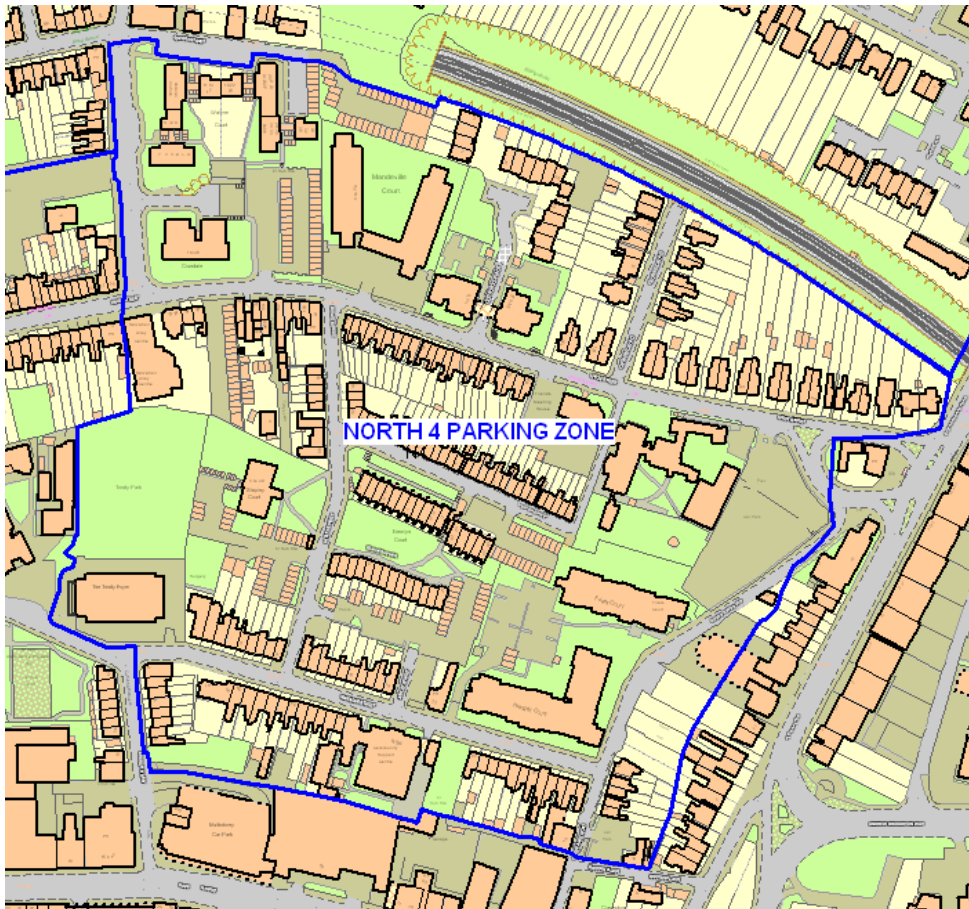

Resident's Parking Zone – North 4

Roads Included within zone North 4 (ONLY properties in the Roads listed below and within the boundary markings as shown on the map)

All roads have the following non-permit holder restrictions Monday to Saturday 08.00am – 6.30pm:

30 minutes (no return within 2 hours) please note+

N4 residents displaying valid residents permits only may park in Union Street East, Union Street West & Wheeler Street car parks Monday to Sunday 18:30pm – 08:00am without payment.

- Church Street
- Cromwell Road
- Marsham Street
- Tufton Street
- Union Street
- Queen Anne Road+
No bays in this street
- Wheeler Street
- Wyatt Street+
No bays in this street