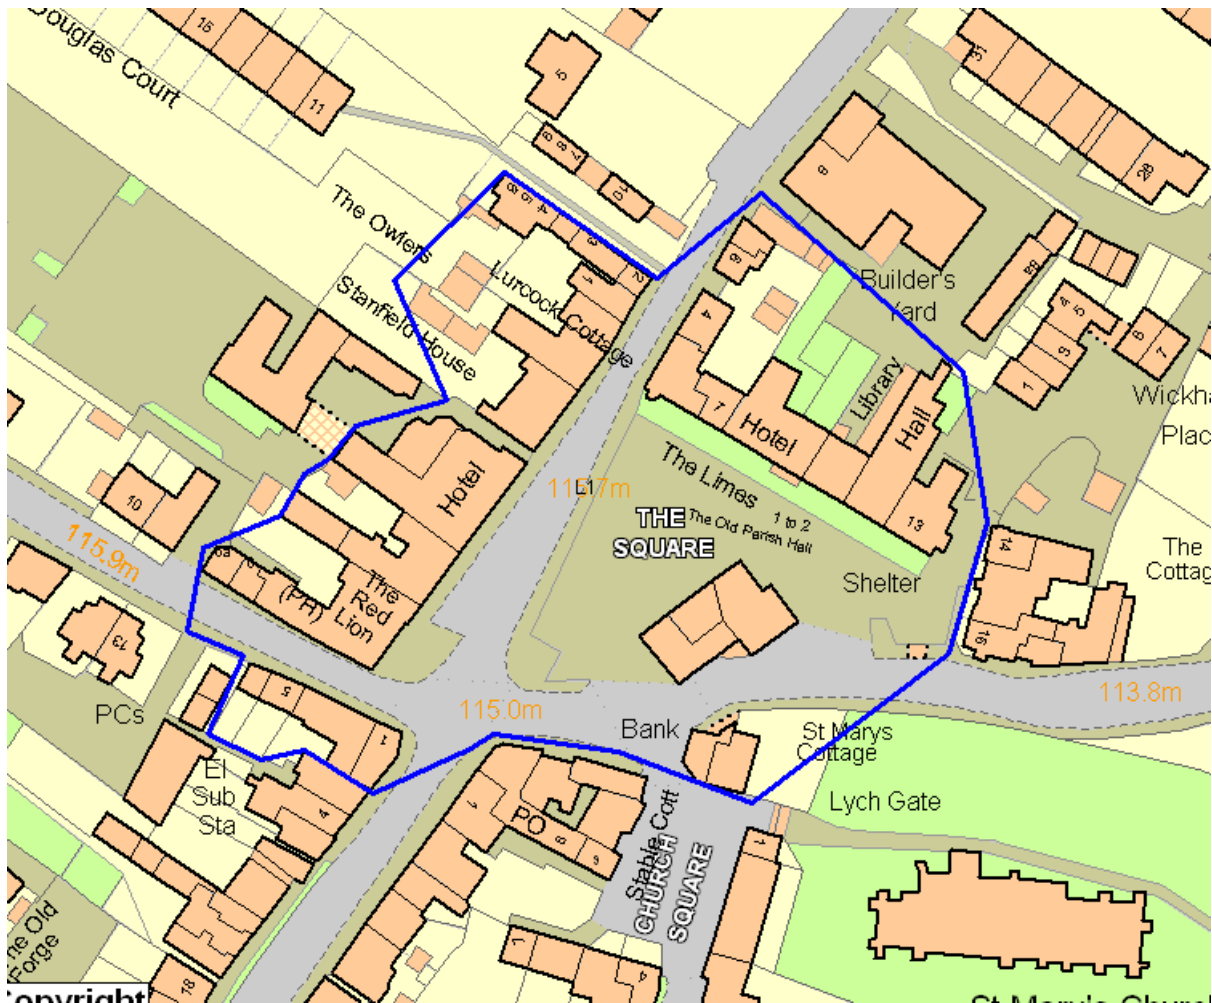

Resident's Parking Zone – Lenham (L1)

Roads Included within zone L1 (ONLY properties in the Roads listed below and shown on the map)

All roads have the following non-permit holder restrictions Monday to Saturday 08.00am – 6.30pm:

2 Hours (no return within 2 hours)

- Faversham Road
- High Street
- Maidstone Road
- The Square