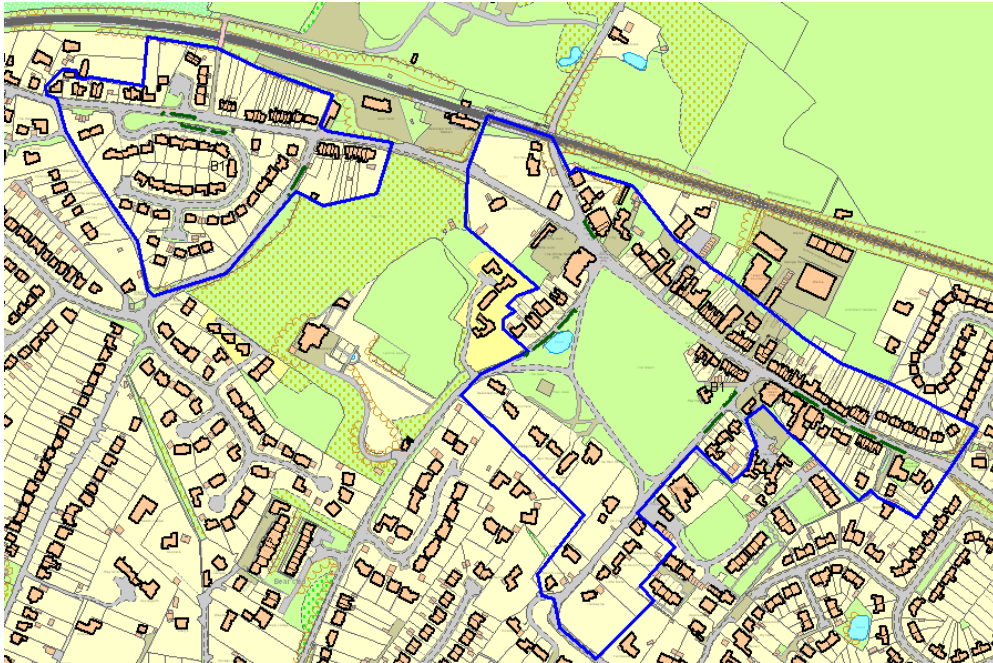

Resident's Parking Zone – Bearsted **(B1)**

Roads Included within zone B1 (ONLY properties in the Roads listed below)

All roads have the following non-permit holder restrictions Monday to Friday 8.00am – 6.30pm:

*1 Hour (no return within 2 hours) except for**

Please note+ no bays within this street

- Church Lane
- Colegate Drive+
- Hog Hill
- Sandy Mount*

5 minutes (Monday to Friday 1.30pm to 2.00pm)

- Sharsted Way+
- The Green
- The Street
- Ware Street*

5 minutes (Monday to Friday 1.30pm to 2.00pm)

- Yeoman Lane