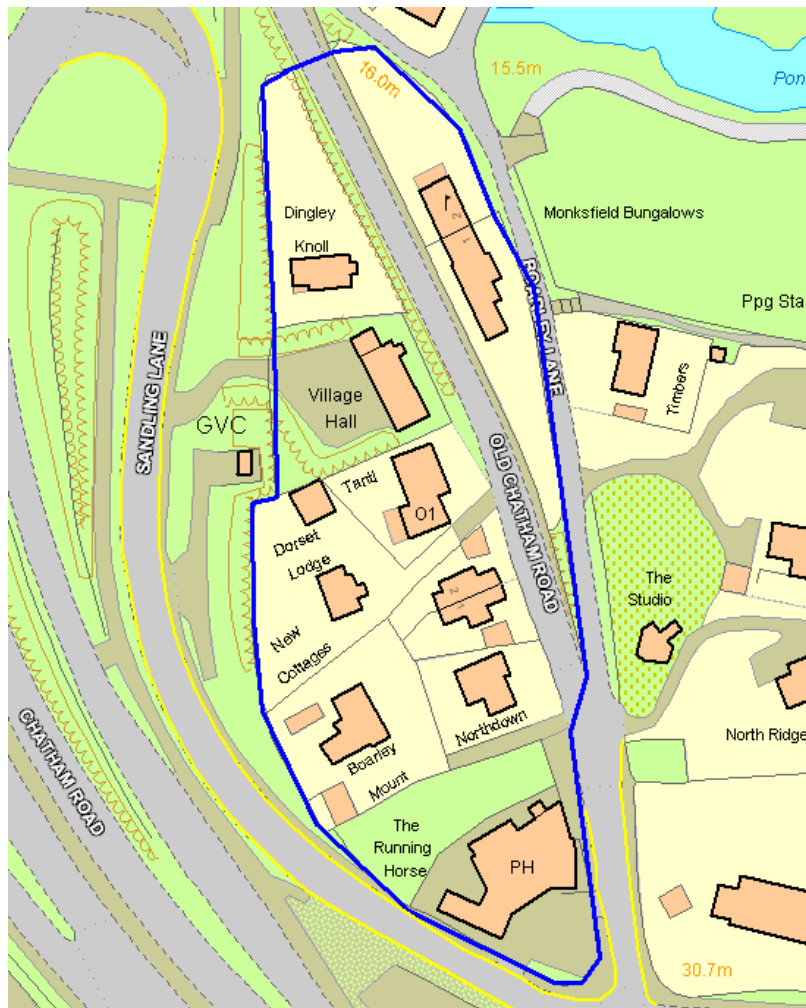

Resident's Parking Zone – Old Chatham Road (01)

Road Included within zone 01 (ONLY properties in the Roads listed below and within the boundary markings as shown on the map)

Road has the following non-permit holder restriction Monday to Sunday inclusive
08.00am – 6.30pm:

2 Hours (no return within 2 hours)

- Old Chatham Road