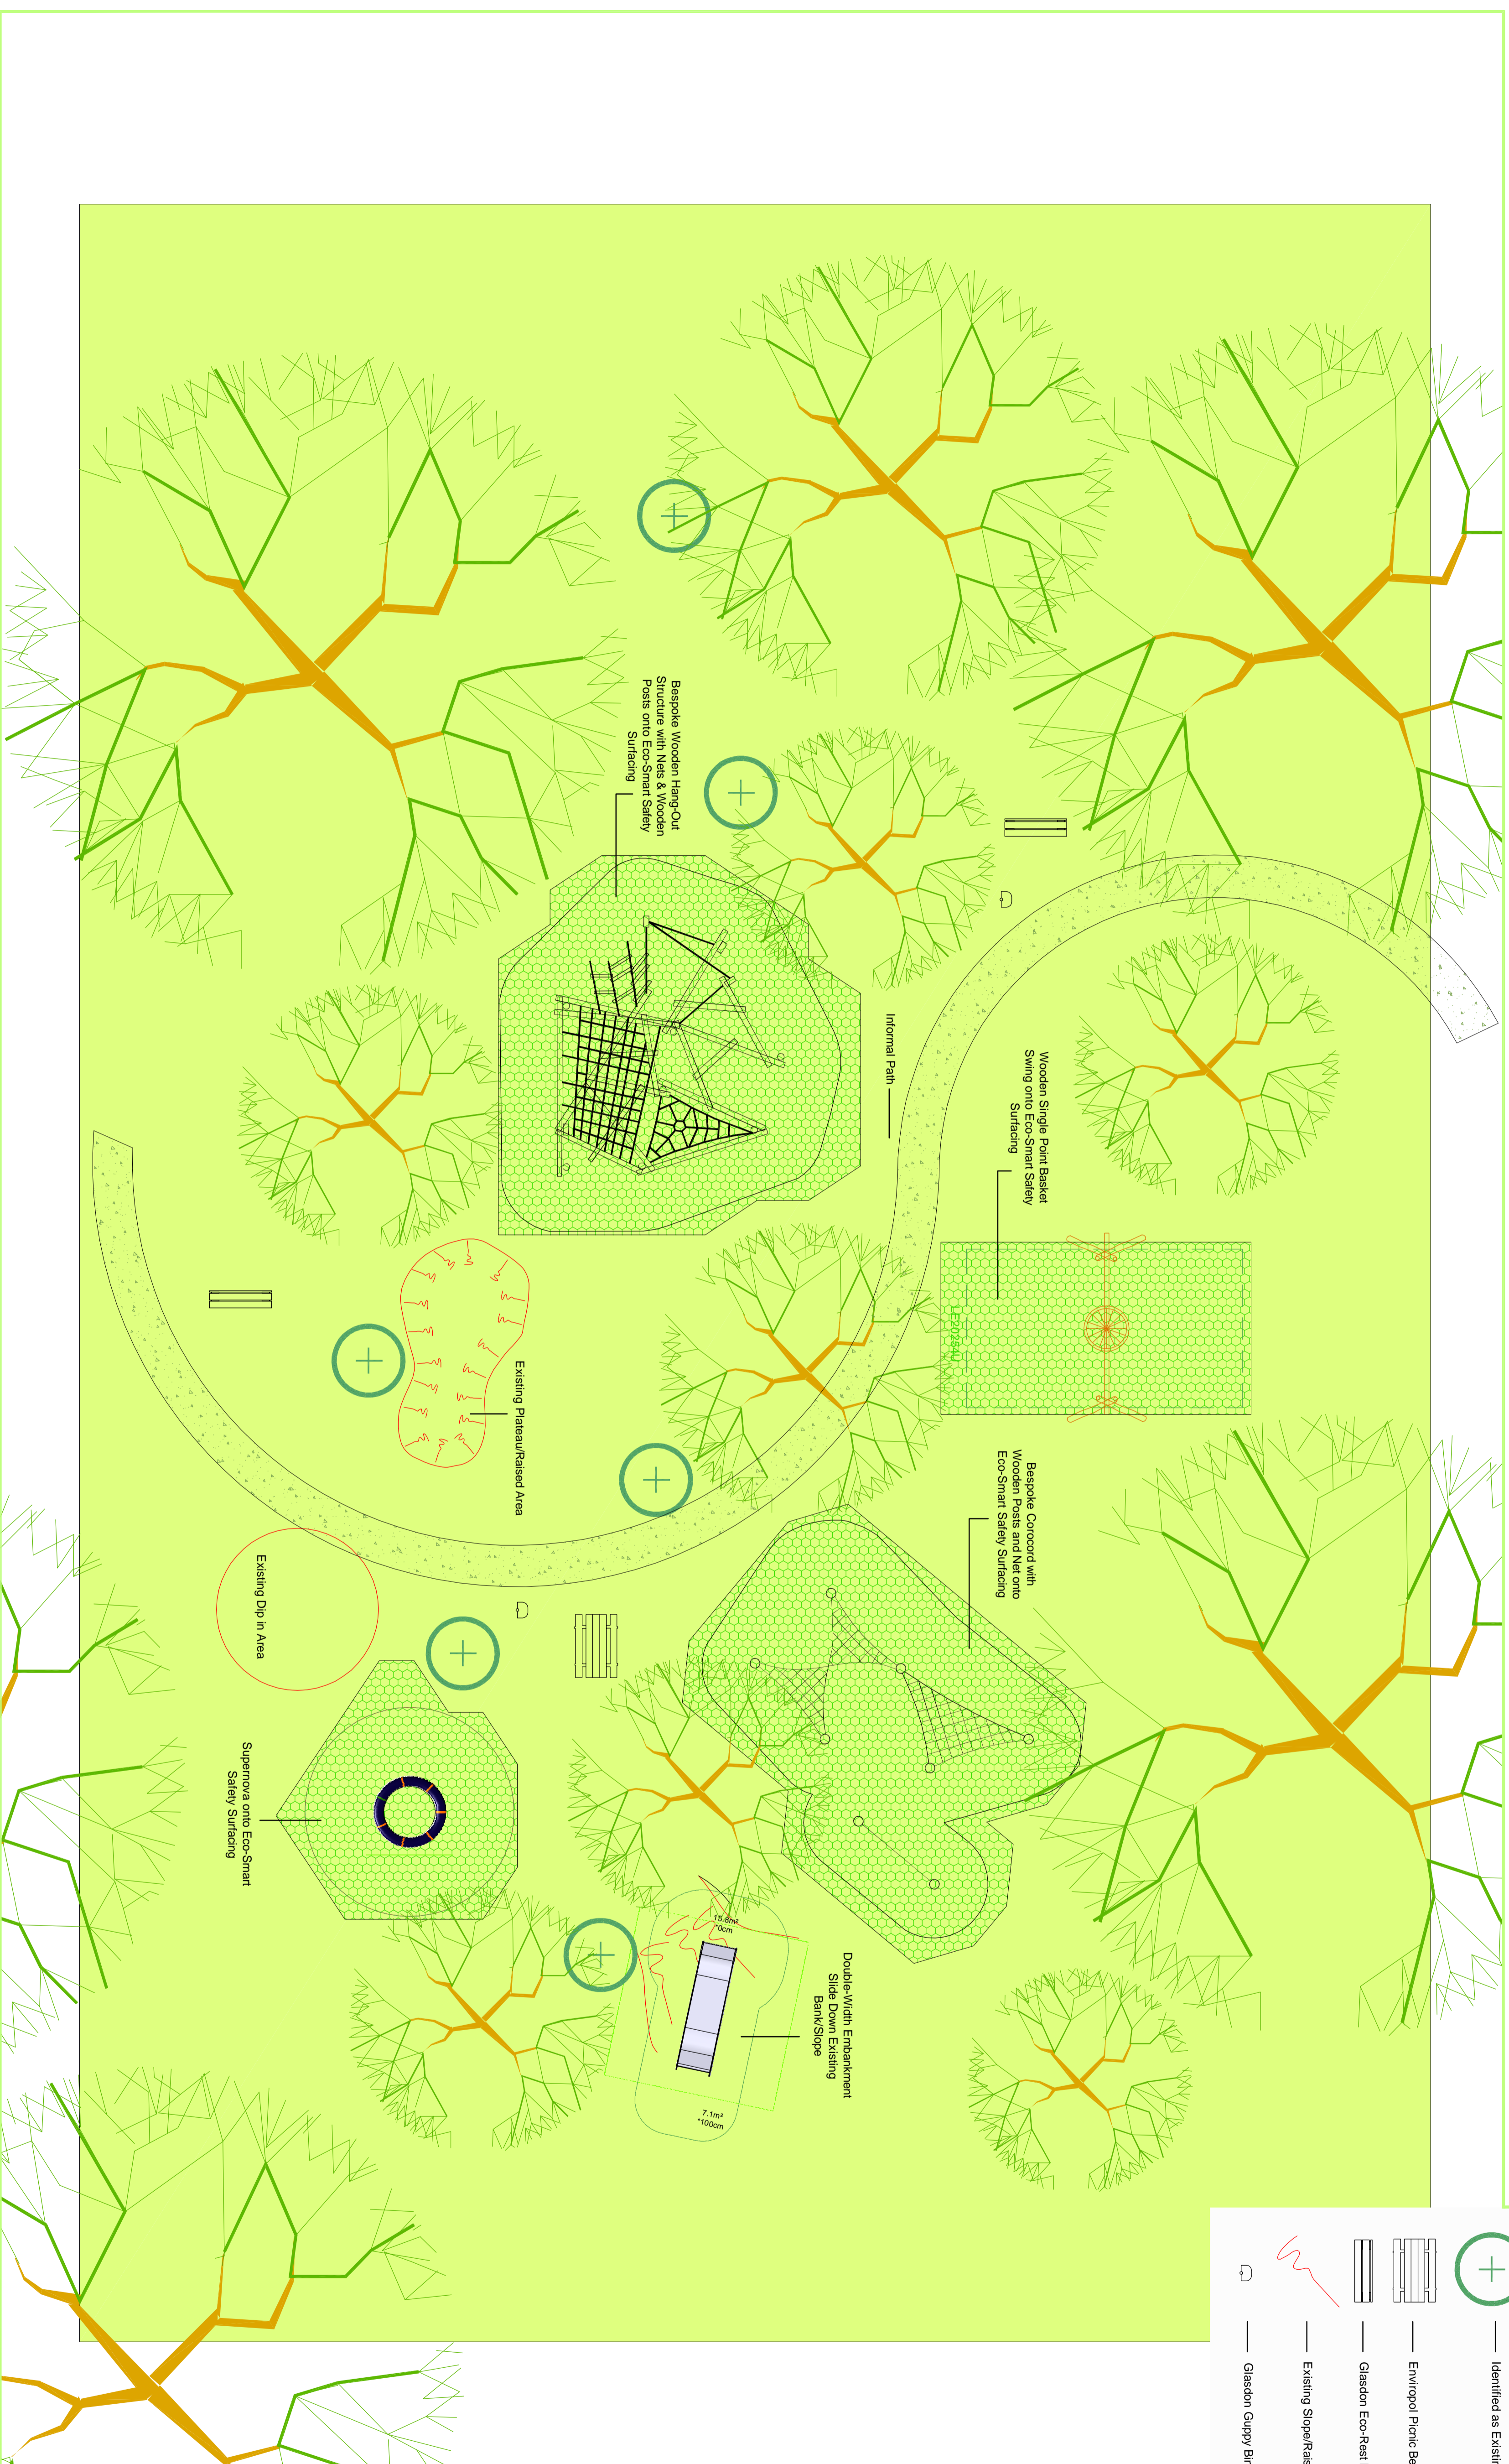

Mote Park Play Area

Identified as Existing/Dominant/Important Trees
 Envirolog Picnic Bench
 Glassdon Eco-Rest Bench
 Existing Slope/Raised Areas
 Glassdon Guppy Bin

*NOTE: EXACT LOCATION OF EQUIPMENT TO BE CONFIRMED WITH CLIENT