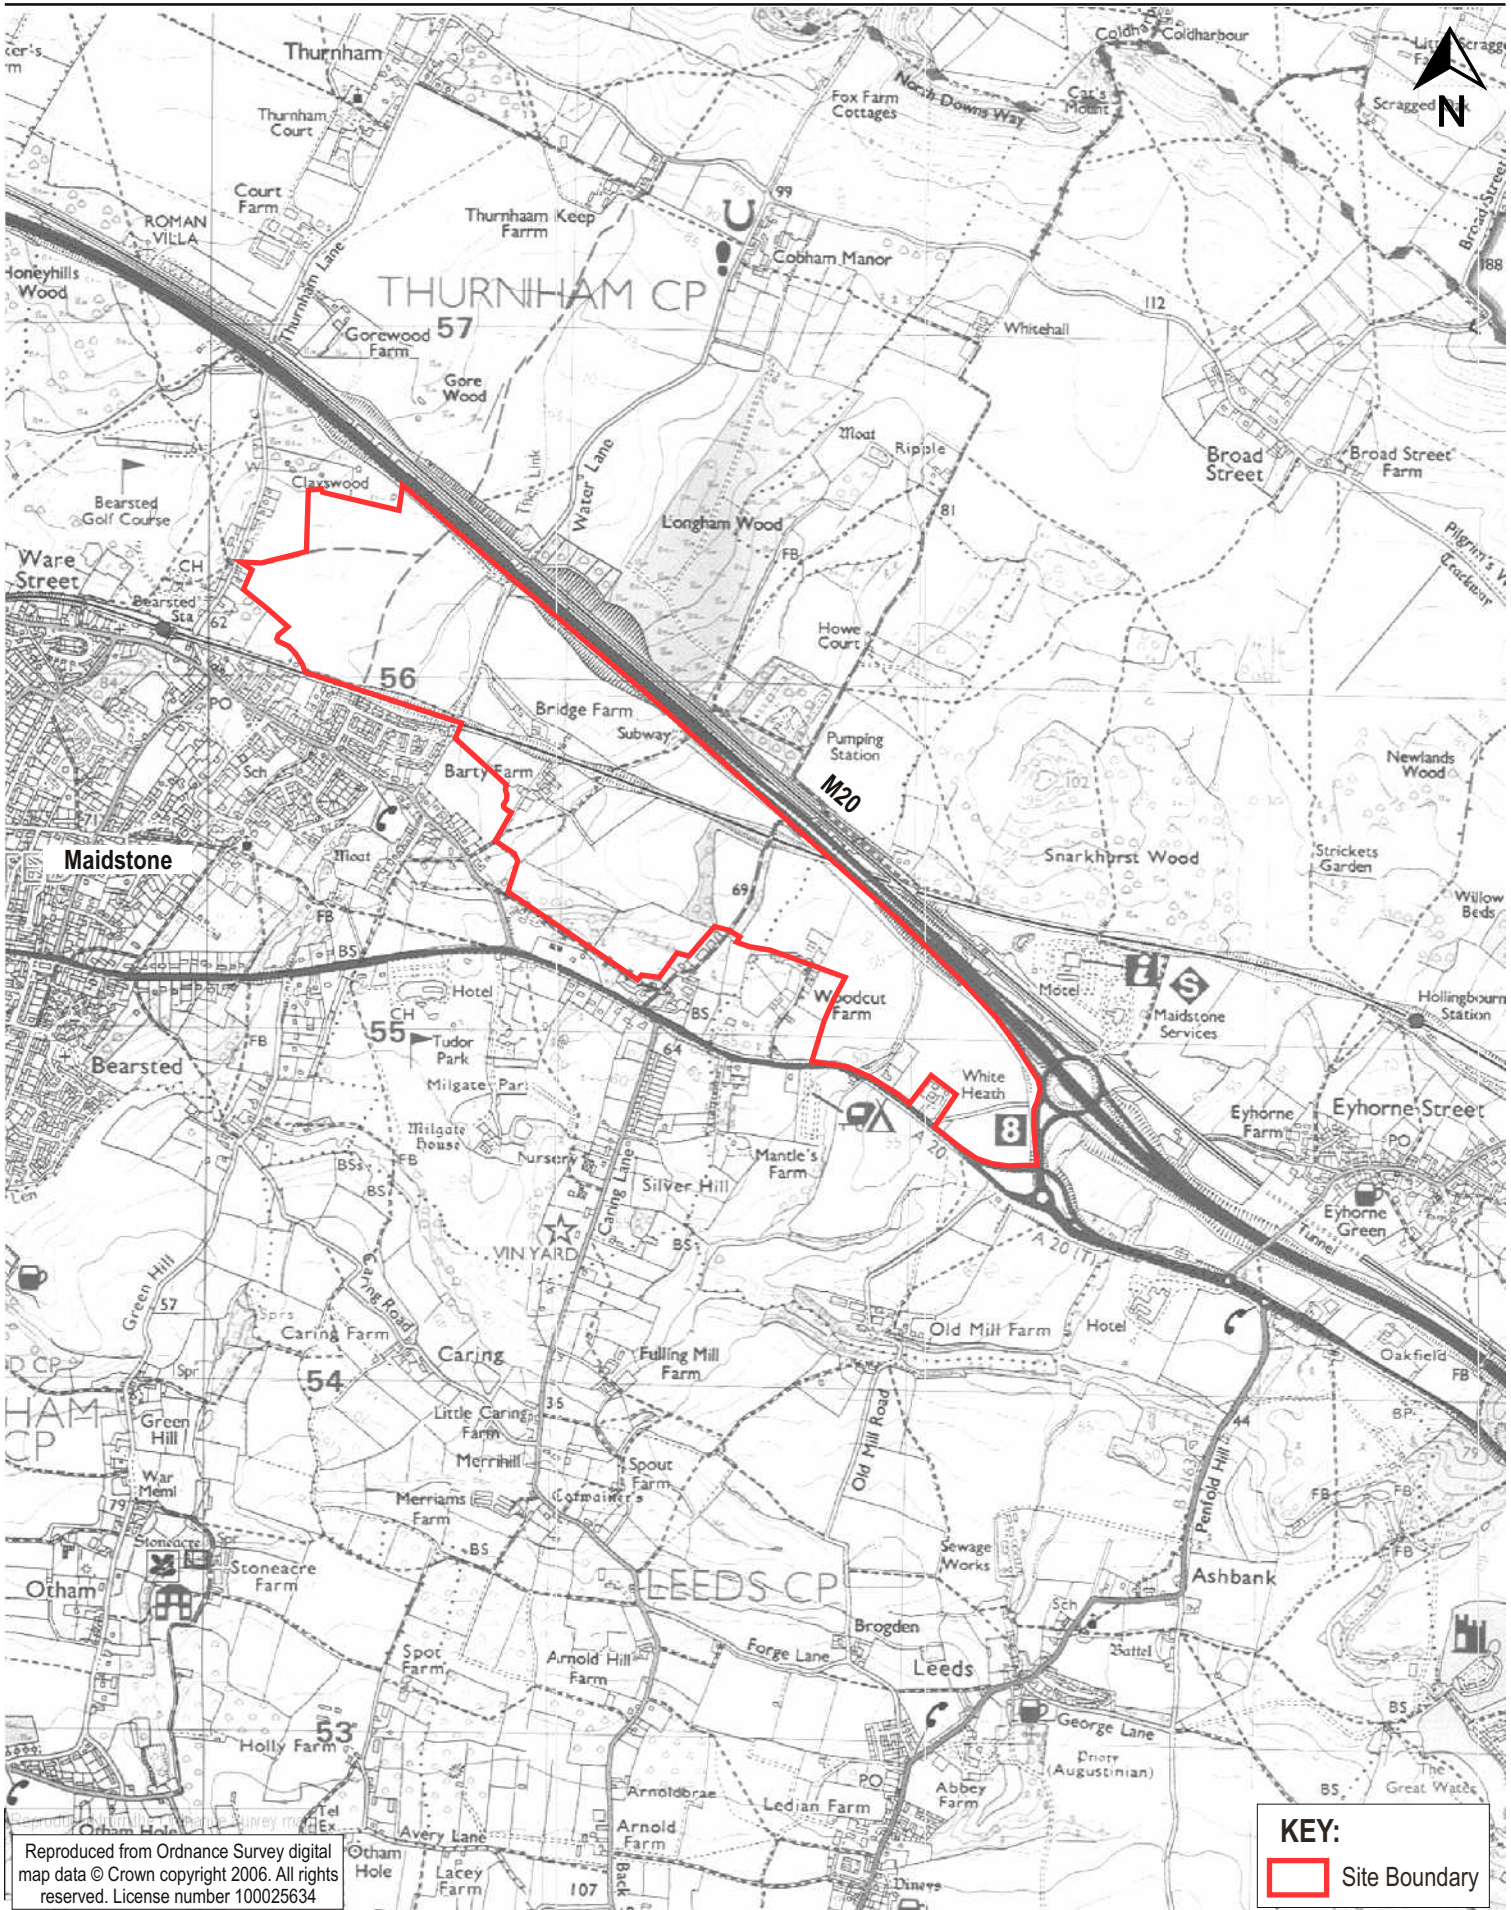

Scale @ A4 : NTS

Reproduced from Ordnance Survey digital map data © Crown copyright 2006. All rights reserved. License number 100025634

KEY:
 Site Boundary