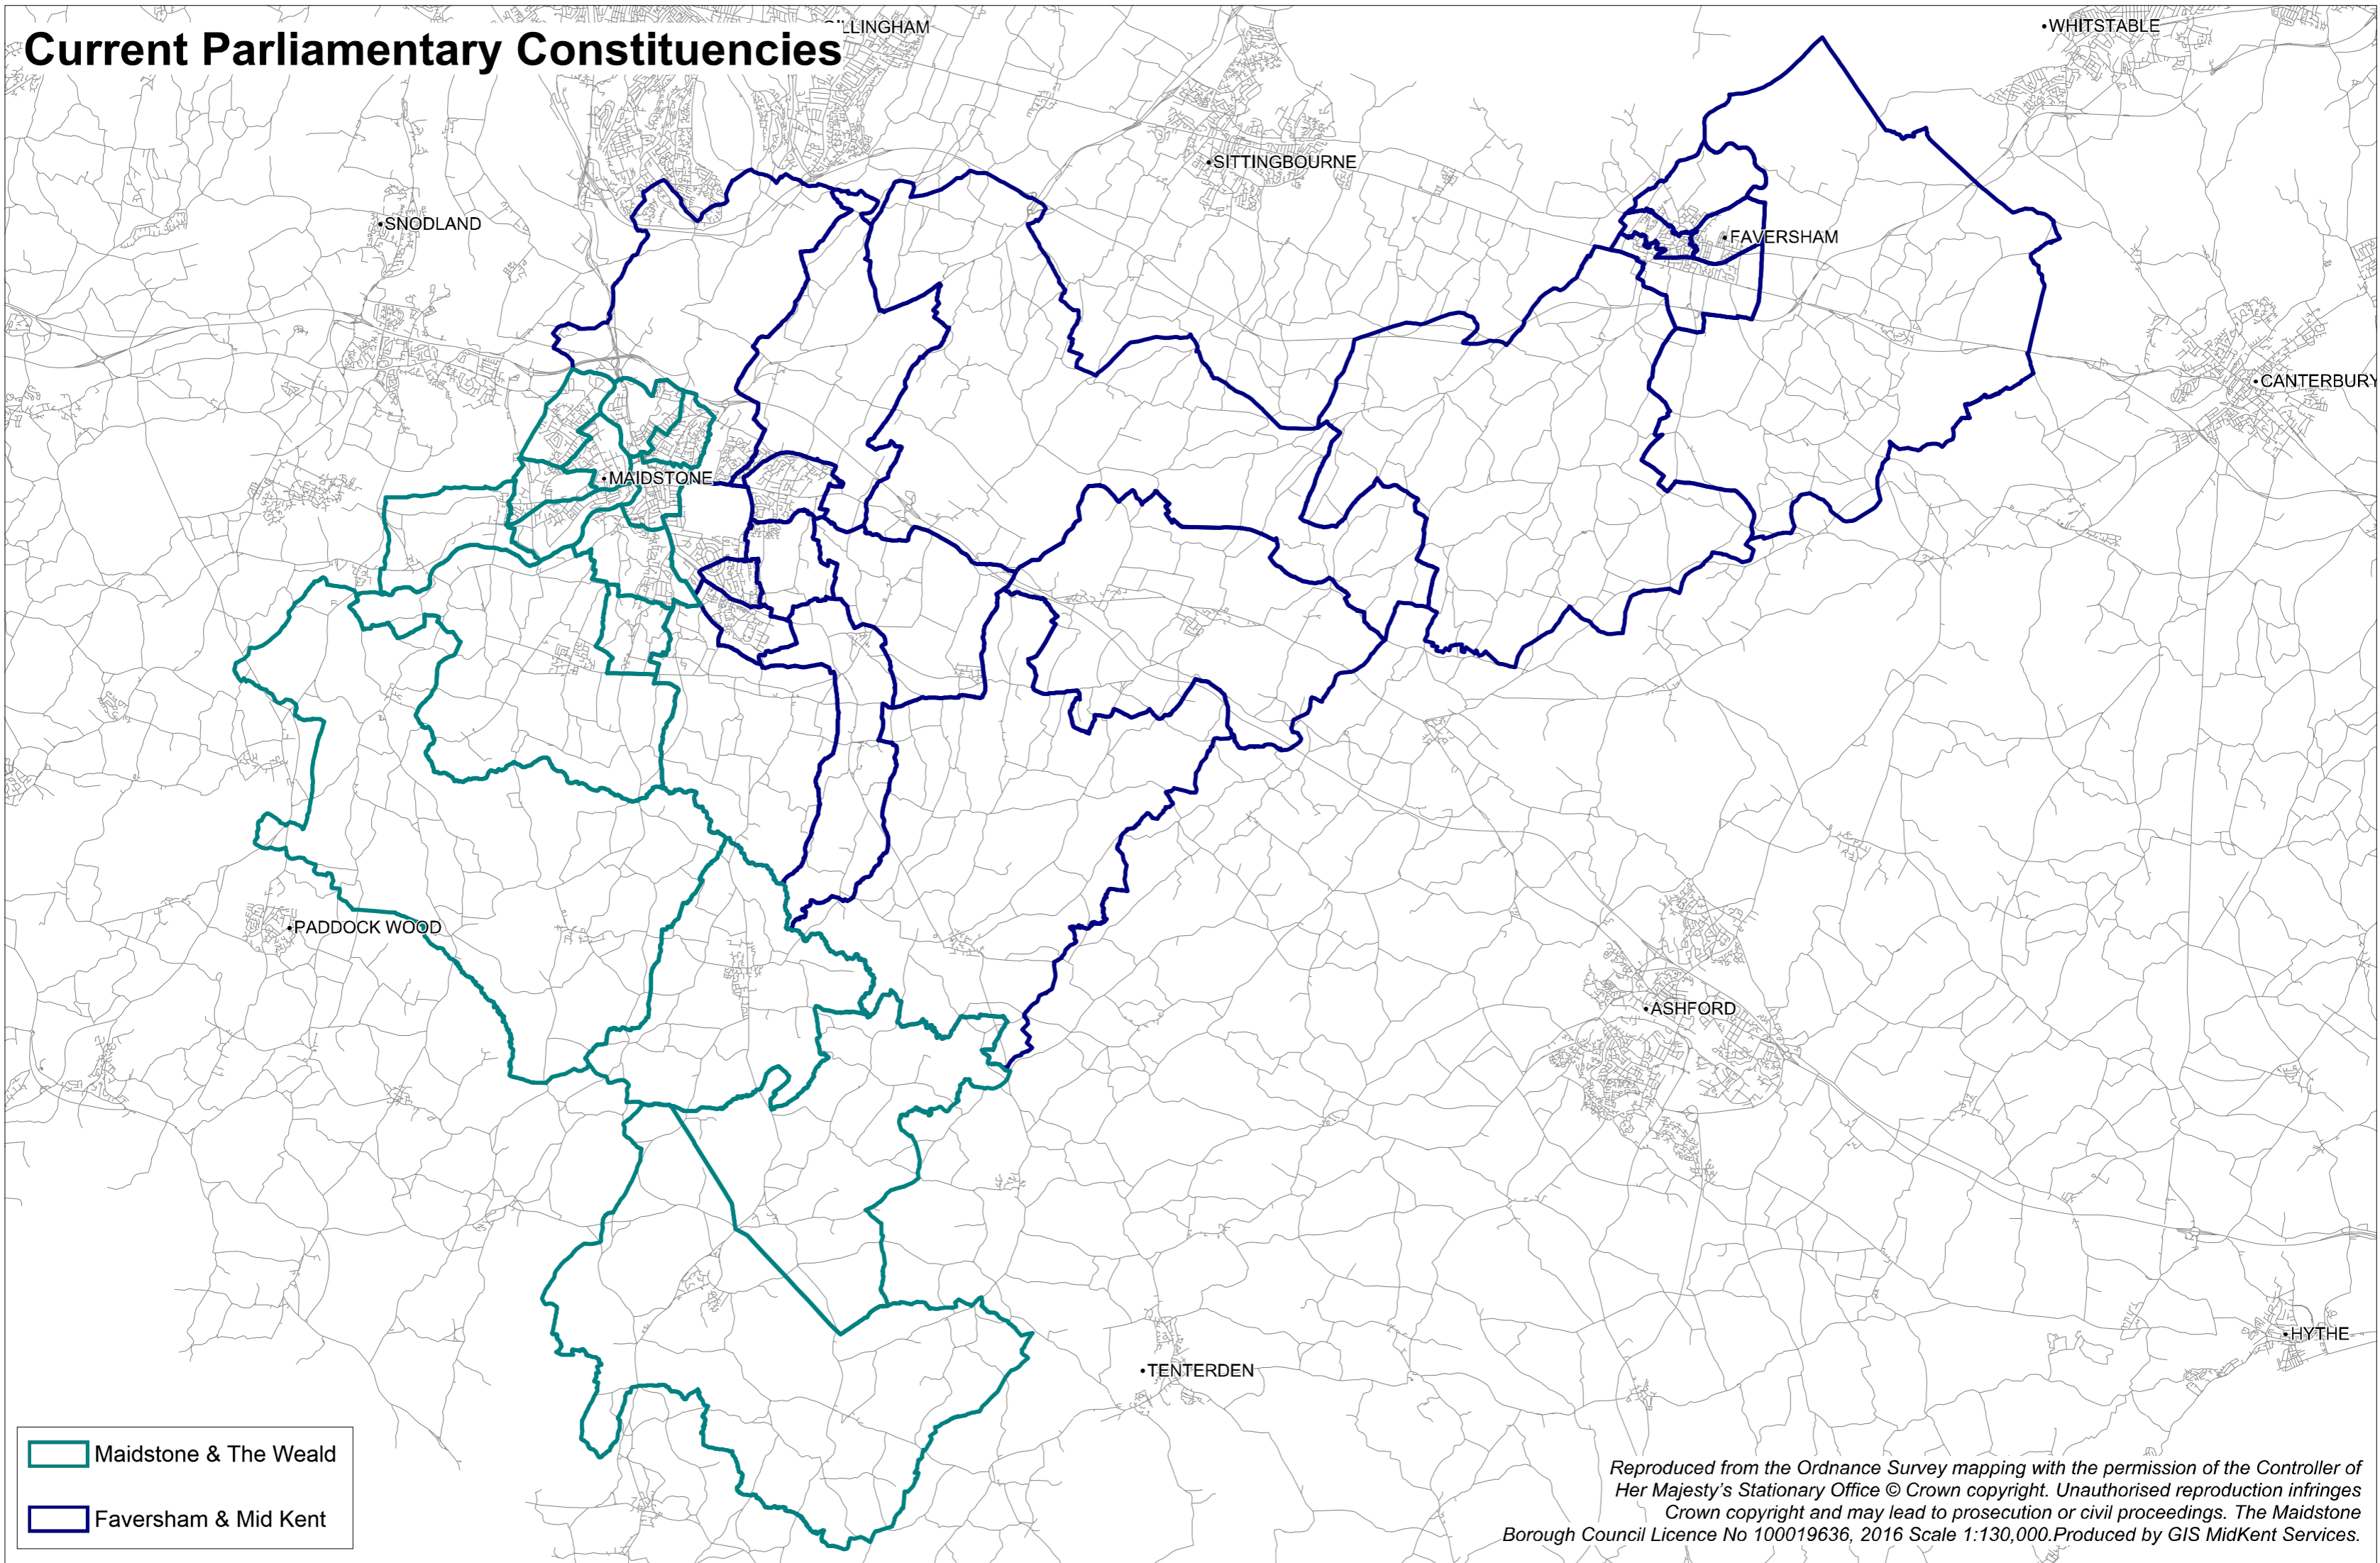

Current Parliamentary Constituencies

-  Maidstone & The Weald
-  Faversham & Mid Kent

Reproduced from the Ordnance Survey mapping with the permission of the Controller of Her Majesty's Stationary Office © Crown copyright. Unauthorised reproduction infringes Crown copyright and may lead to prosecution or civil proceedings. The Maidstone Borough Council Licence No 100019636, 2016 Scale 1:130,000. Produced by GIS MidKent Services.