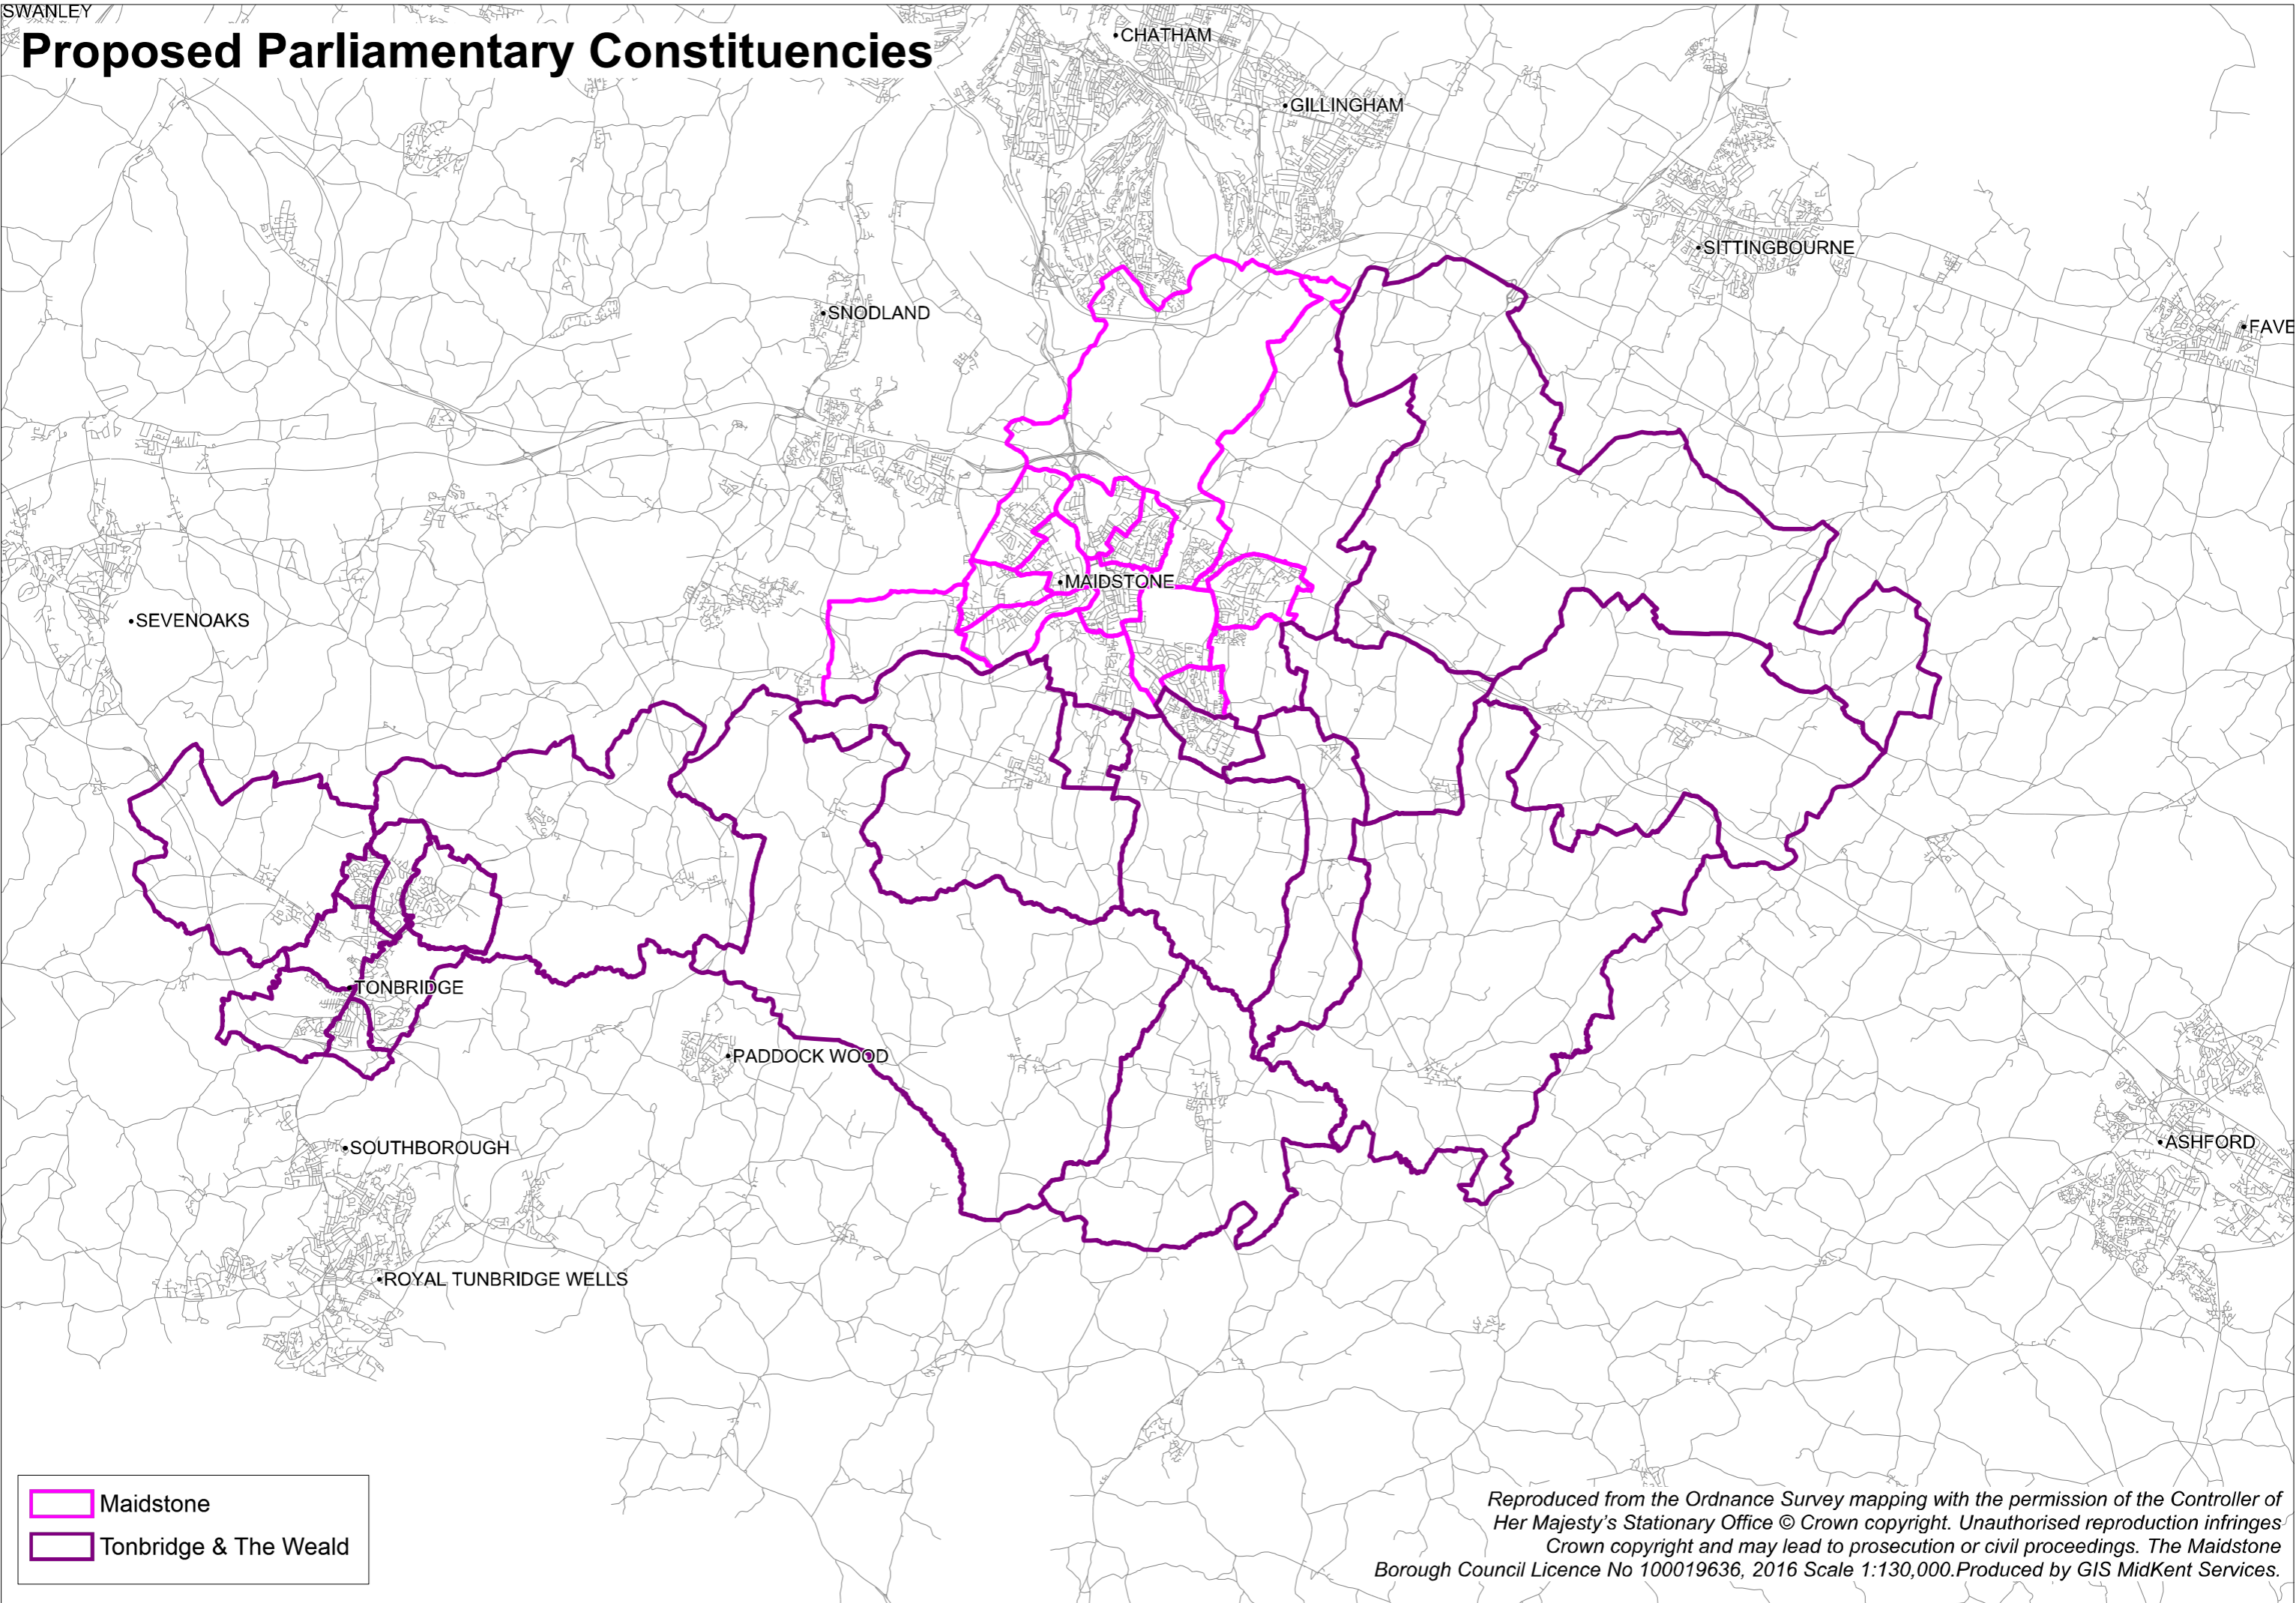

Proposed Parliamentary Constituencies

- Maidstone
- Tonbridge & The Weald

Reproduced from the Ordnance Survey mapping with the permission of the Controller of Her Majesty's Stationary Office © Crown copyright. Unauthorised reproduction infringes Crown copyright and may lead to prosecution or civil proceedings. The Maidstone Borough Council Licence No 100019636, 2016 Scale 1:130,000. Produced by GIS MidKent Services.