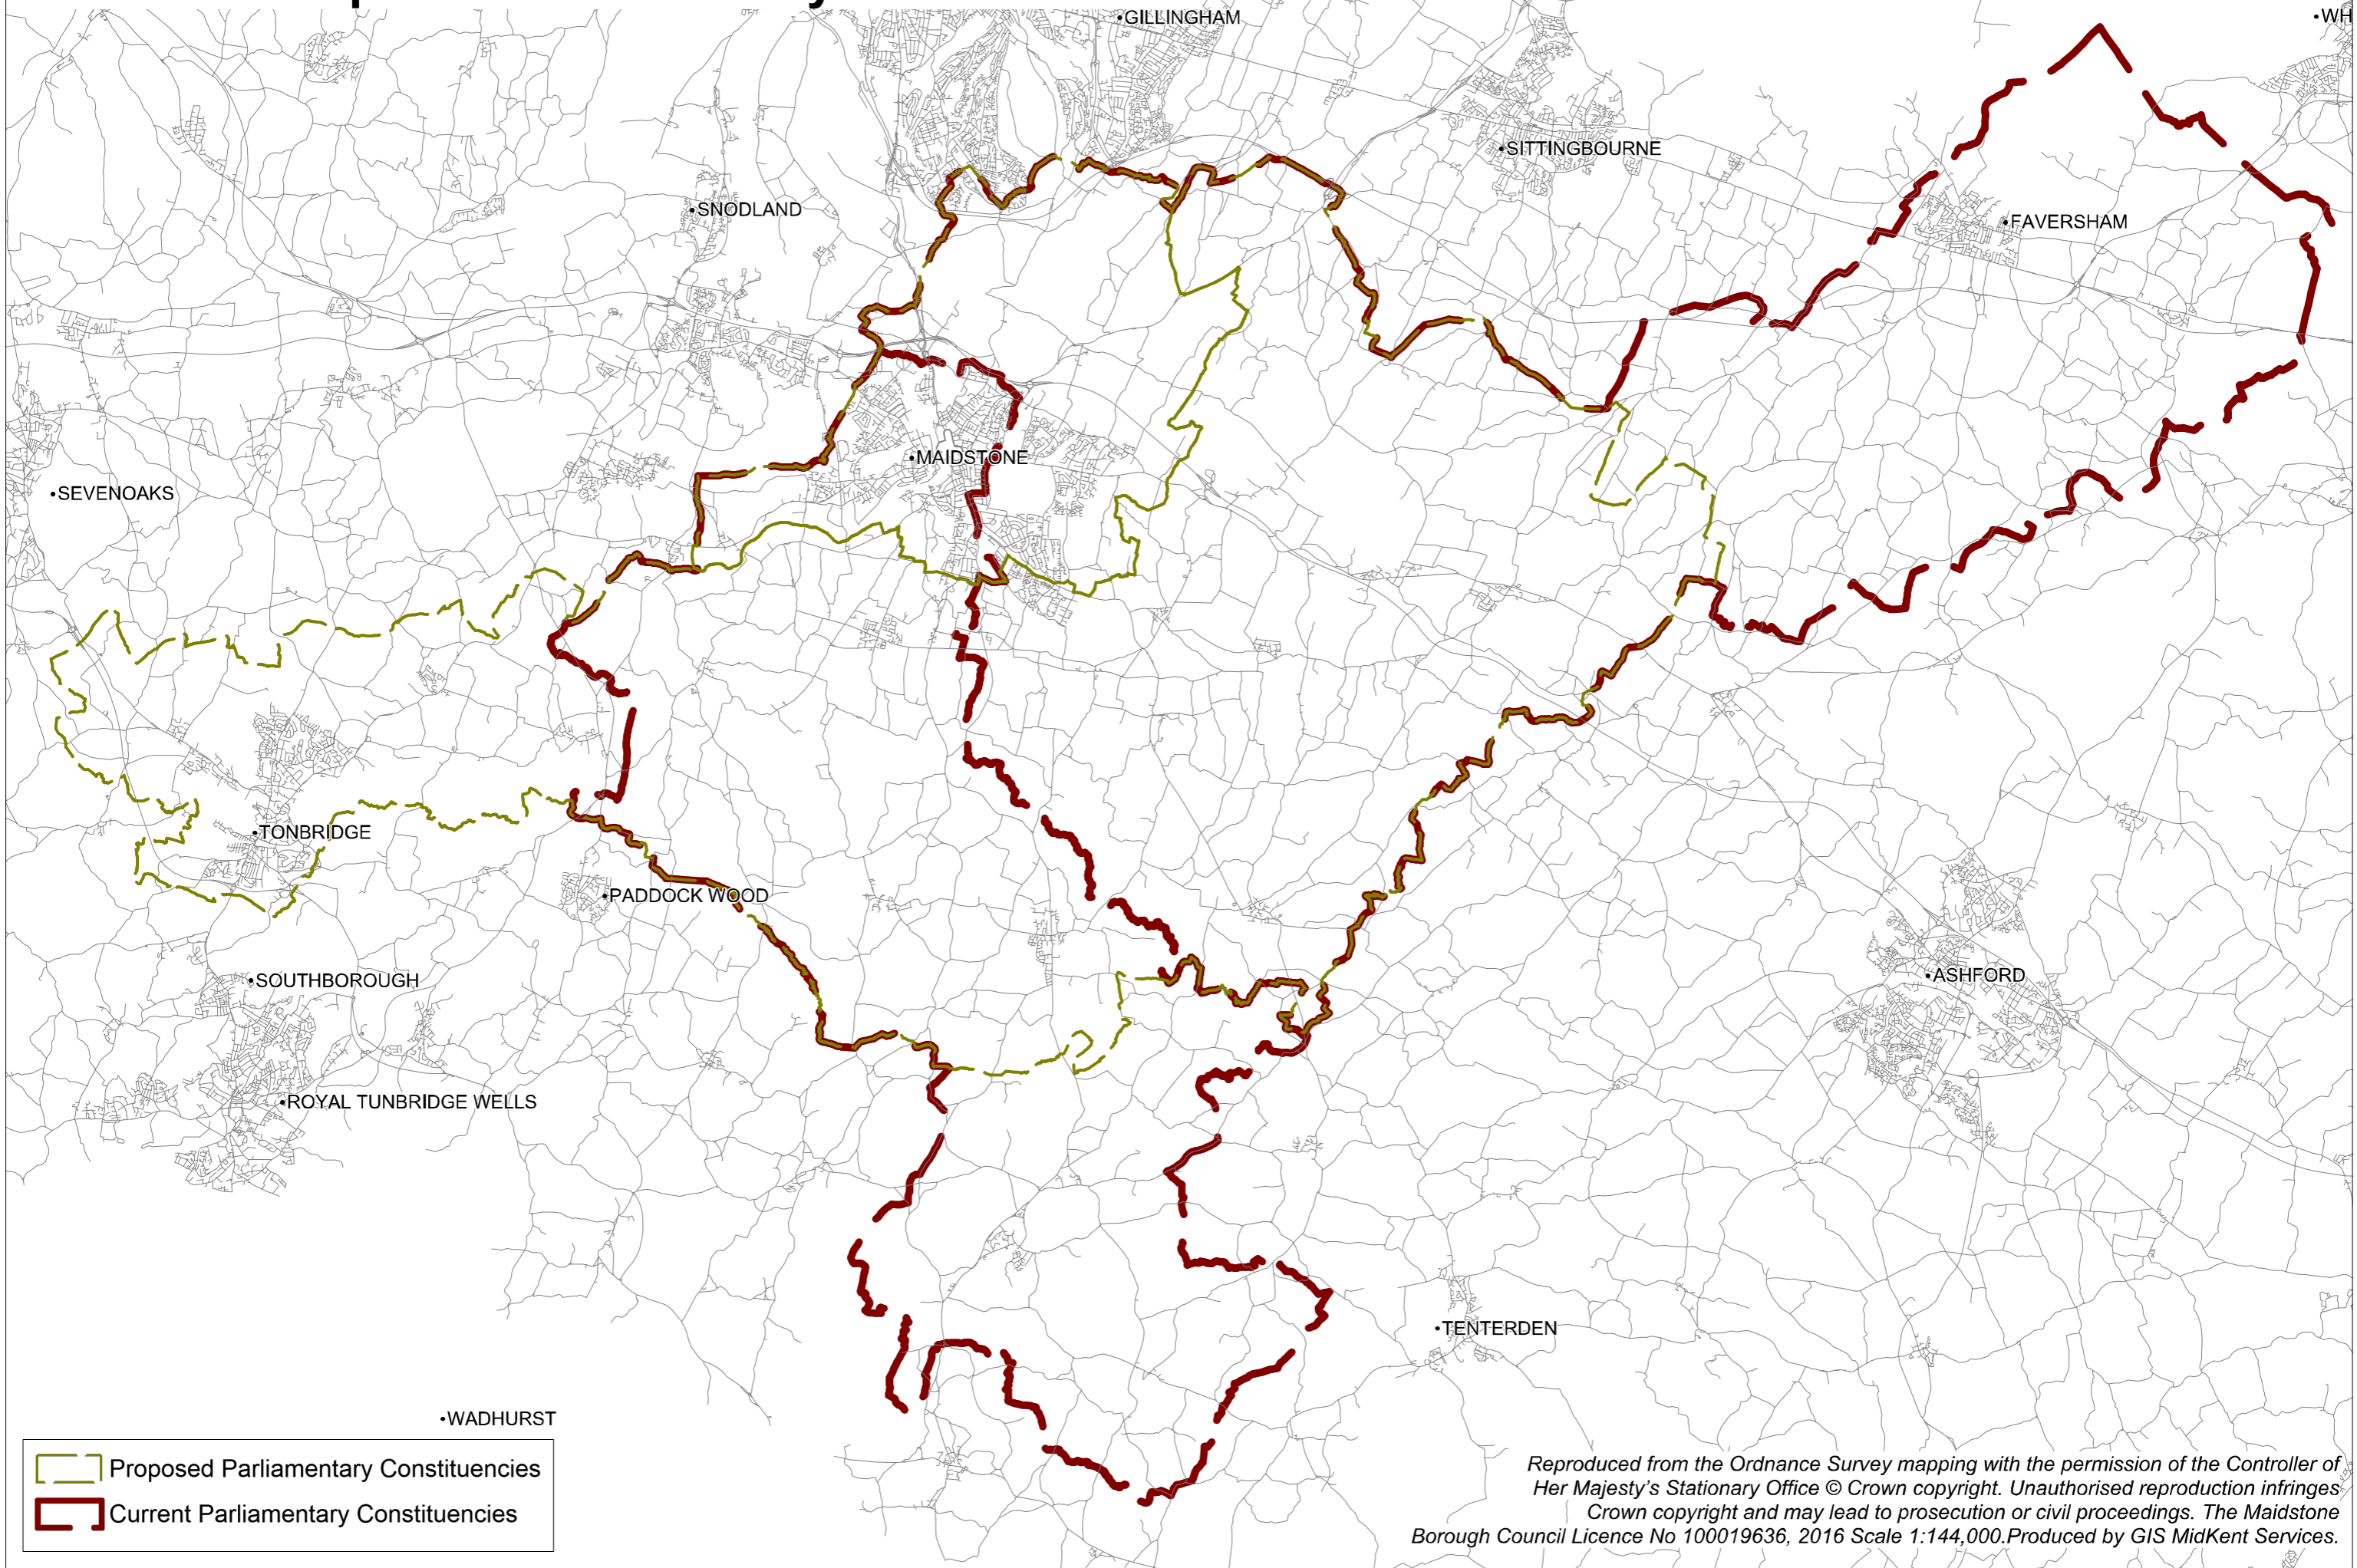

# Current & Proposed Parliamentary Constituencies

Reproduced from the Ordnance Survey mapping with the permission of the Controller of Her Majesty's Stationary Office © Crown copyright. Unauthorised reproduction infringes Crown copyright and may lead to prosecution or civil proceedings. The Maidstone Borough Council Licence No 100019636, 2016 Scale 1:144,000. Produced by GIS MidKent Services.